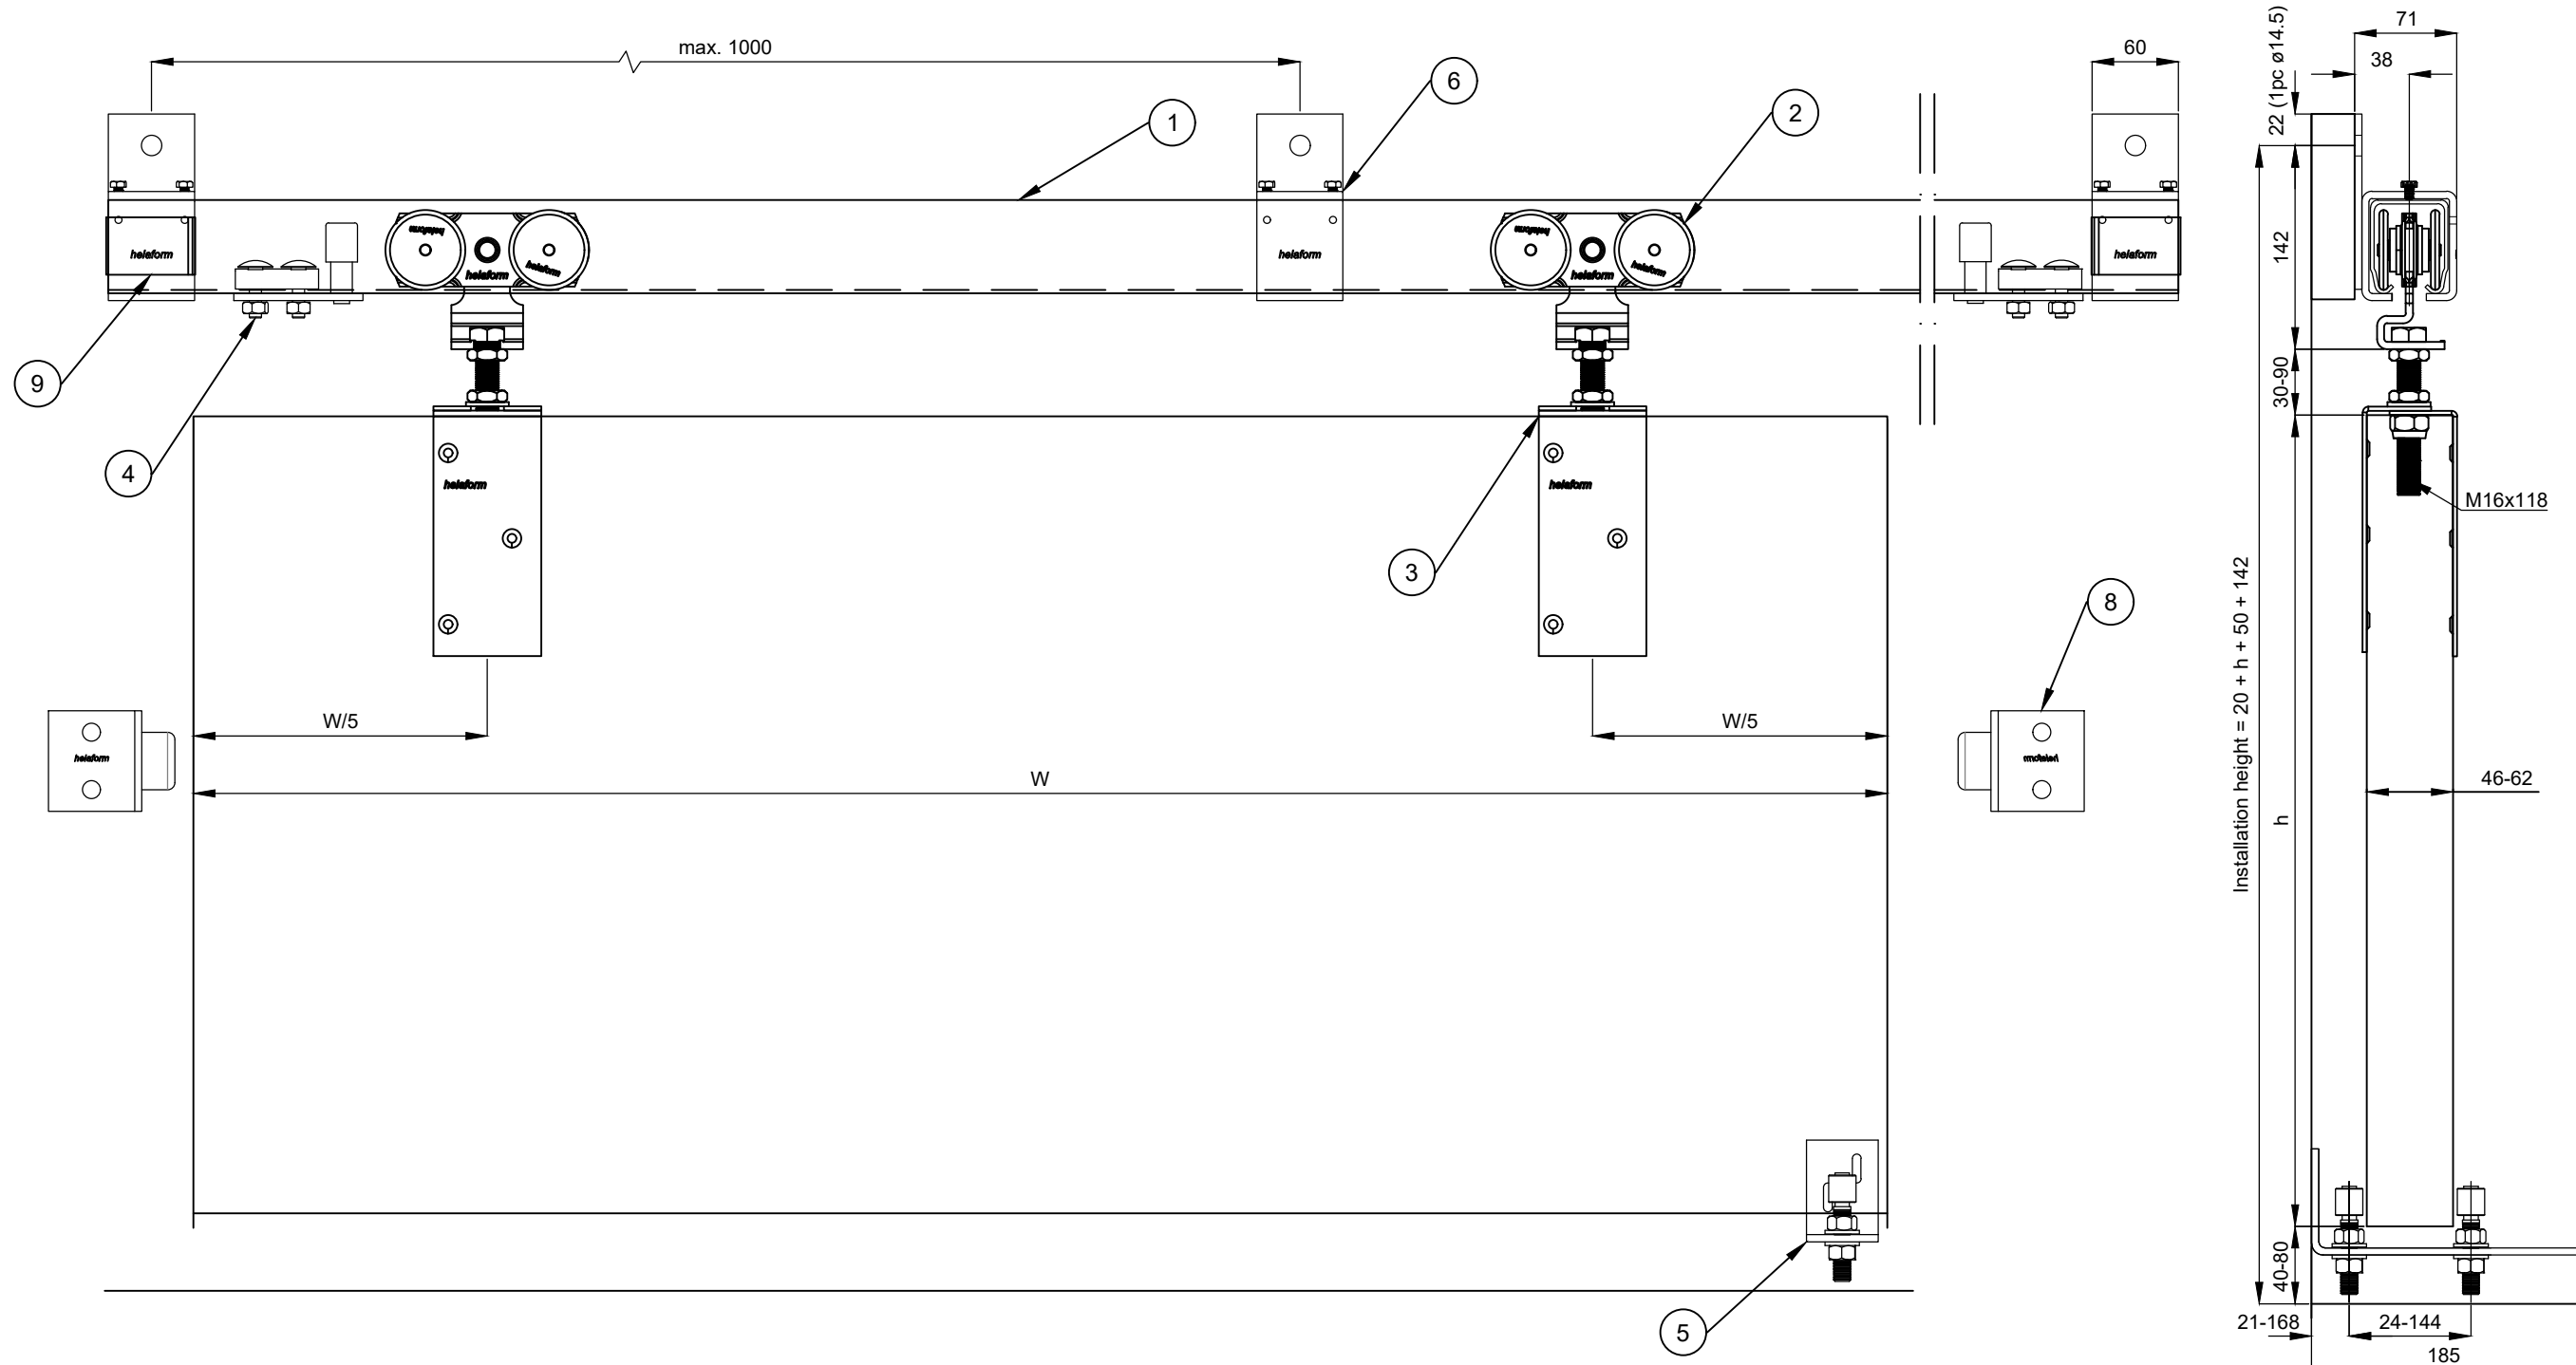

Nimike / Description Tarvikesarja 300/500 / Assembly set 300/500			Tuotenumero / Product Nr. 50600* (1)	Tuotesarja / Product Series Series 300/500	Piirtäjä / By AM	Mittakaava / Scale 1:5 A3	Rev 01
1. Track K-300 / K-500	5. Bottom guide AO-12*	9. End clip PK-300/500*	13.	Huomiot / Notes 1. Drawing is for reference only and subject to change without notice. 2. All product dimensions are in millimeter. 3. Door panels (/movable objects) are not in scale.			
2. Hanger MPS-300/500*	6. Bracket SKL-300/500*	10.	14.				
3. Plate PLS-300/500*	7. Bottom guide channel AOK	11.	15.				
4. Track stop KP-300/500*	8. Wall stop P	12.	16.				

Nimike / Description Tarvikesarja 300/500 / Assembly set 300/500			Tuotenumero / Product Nr. 50600* (2)		Tuotesarja / Product Series Series 300/500		Piirtäjä / By AM		Mittakaava / Scale 1:5 A3		Rev 01
1.	Track K-300 / K-500	5.	Bottom guide AO-22*	9.		Huomiot / Notes 1. Drawing is for reference only and subject to change without notice. 2. All product dimensions are in millimeter. 3. Door panels (/movable objects) are not in scale.					
2.	Hanger MPS-300/500*	6.	Bracket SKL-300/500*	10.							
3.	Plate PLS-300/500*	7.	Wall stop P	11.							
4.	Track stop KP-300/500*	8.	End clip PK-300/500*	12.							
13.											