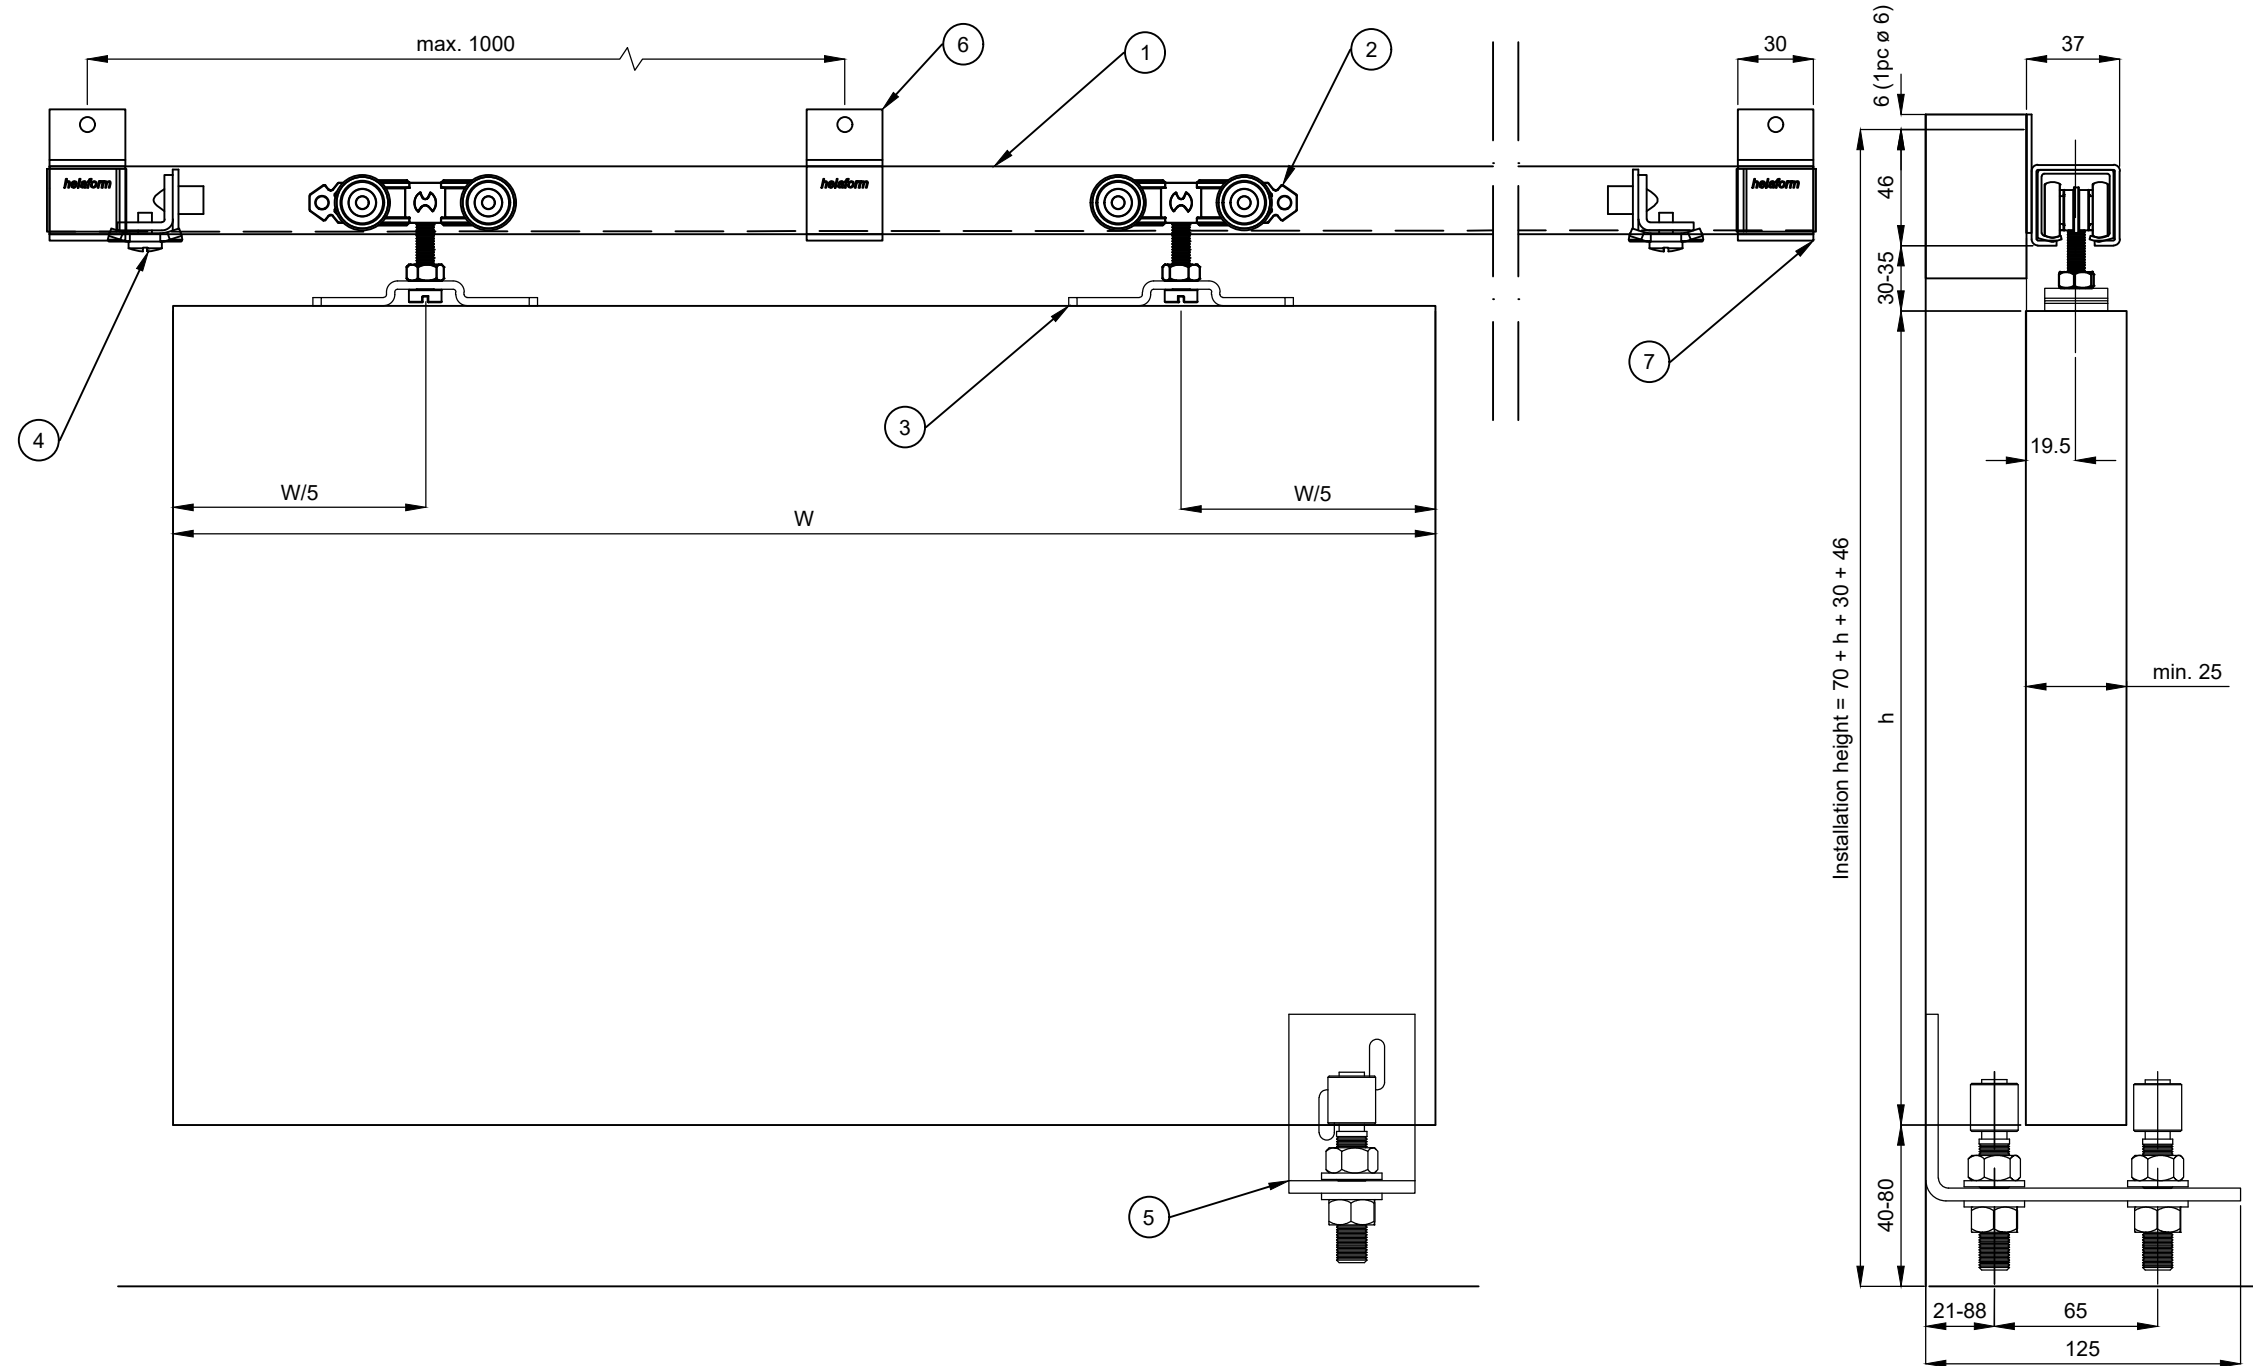

Nimike / Description  
Tarvikesarja 75 / Assembly set 75

Tuotenumero / Product Nr.  
20800\* (1)

Tuotesarja / Product Series  
Series 75 (Fe)

Piirtäjä / By  
AM

Mittakaava / Scale  
1:3

A3  
Rev  
01

1. Track K-75	5. Bottom guide AO-12*	9.	13.
2. Hanger MP-75/Steel*	6. Bracket SKU-75*	10.	14.
3. Plate PLP-75*	7. Bottom guide channel AOK	11.	15.
4. Track stop KP-75-100*	8. End clip PK-75*	12.	16.

**Huomiot / Notes**  
 1. Drawing is for reference only and subject to change without notice.  
 2. All product dimensions are in millimeter.  
 3. Door panels (/movable objects) are not in scale.

**helaform**

Nimike / Description  
Tarvikesarja 75 / Assembly set 75

Tuotenumero / Product Nr.  
20800\* (2)

Tuotesarja / Product Series  
Series 75 (Fe)

Piirtäjä / By  
AM

Mittakaava / Scale  
1:3

A3  
Rev  
01

1. Track K-75	5. Bottom guide AO-22*	9.
2. Hanger MP-75/Steel*	6. Bracket SKU-75*	10.
3. Plate PLP-75*	7. End clip PK-75*	11.
4. Track stop KP-75-100*	8.	12.

13.	
14.	
15.	
16.	

**Huomiot / Notes**  
 1. Drawing is for reference only and subject to change without notice.  
 2. All product dimensions are in millimeter.  
 3. Door panels (/movable objects) are not in scale.