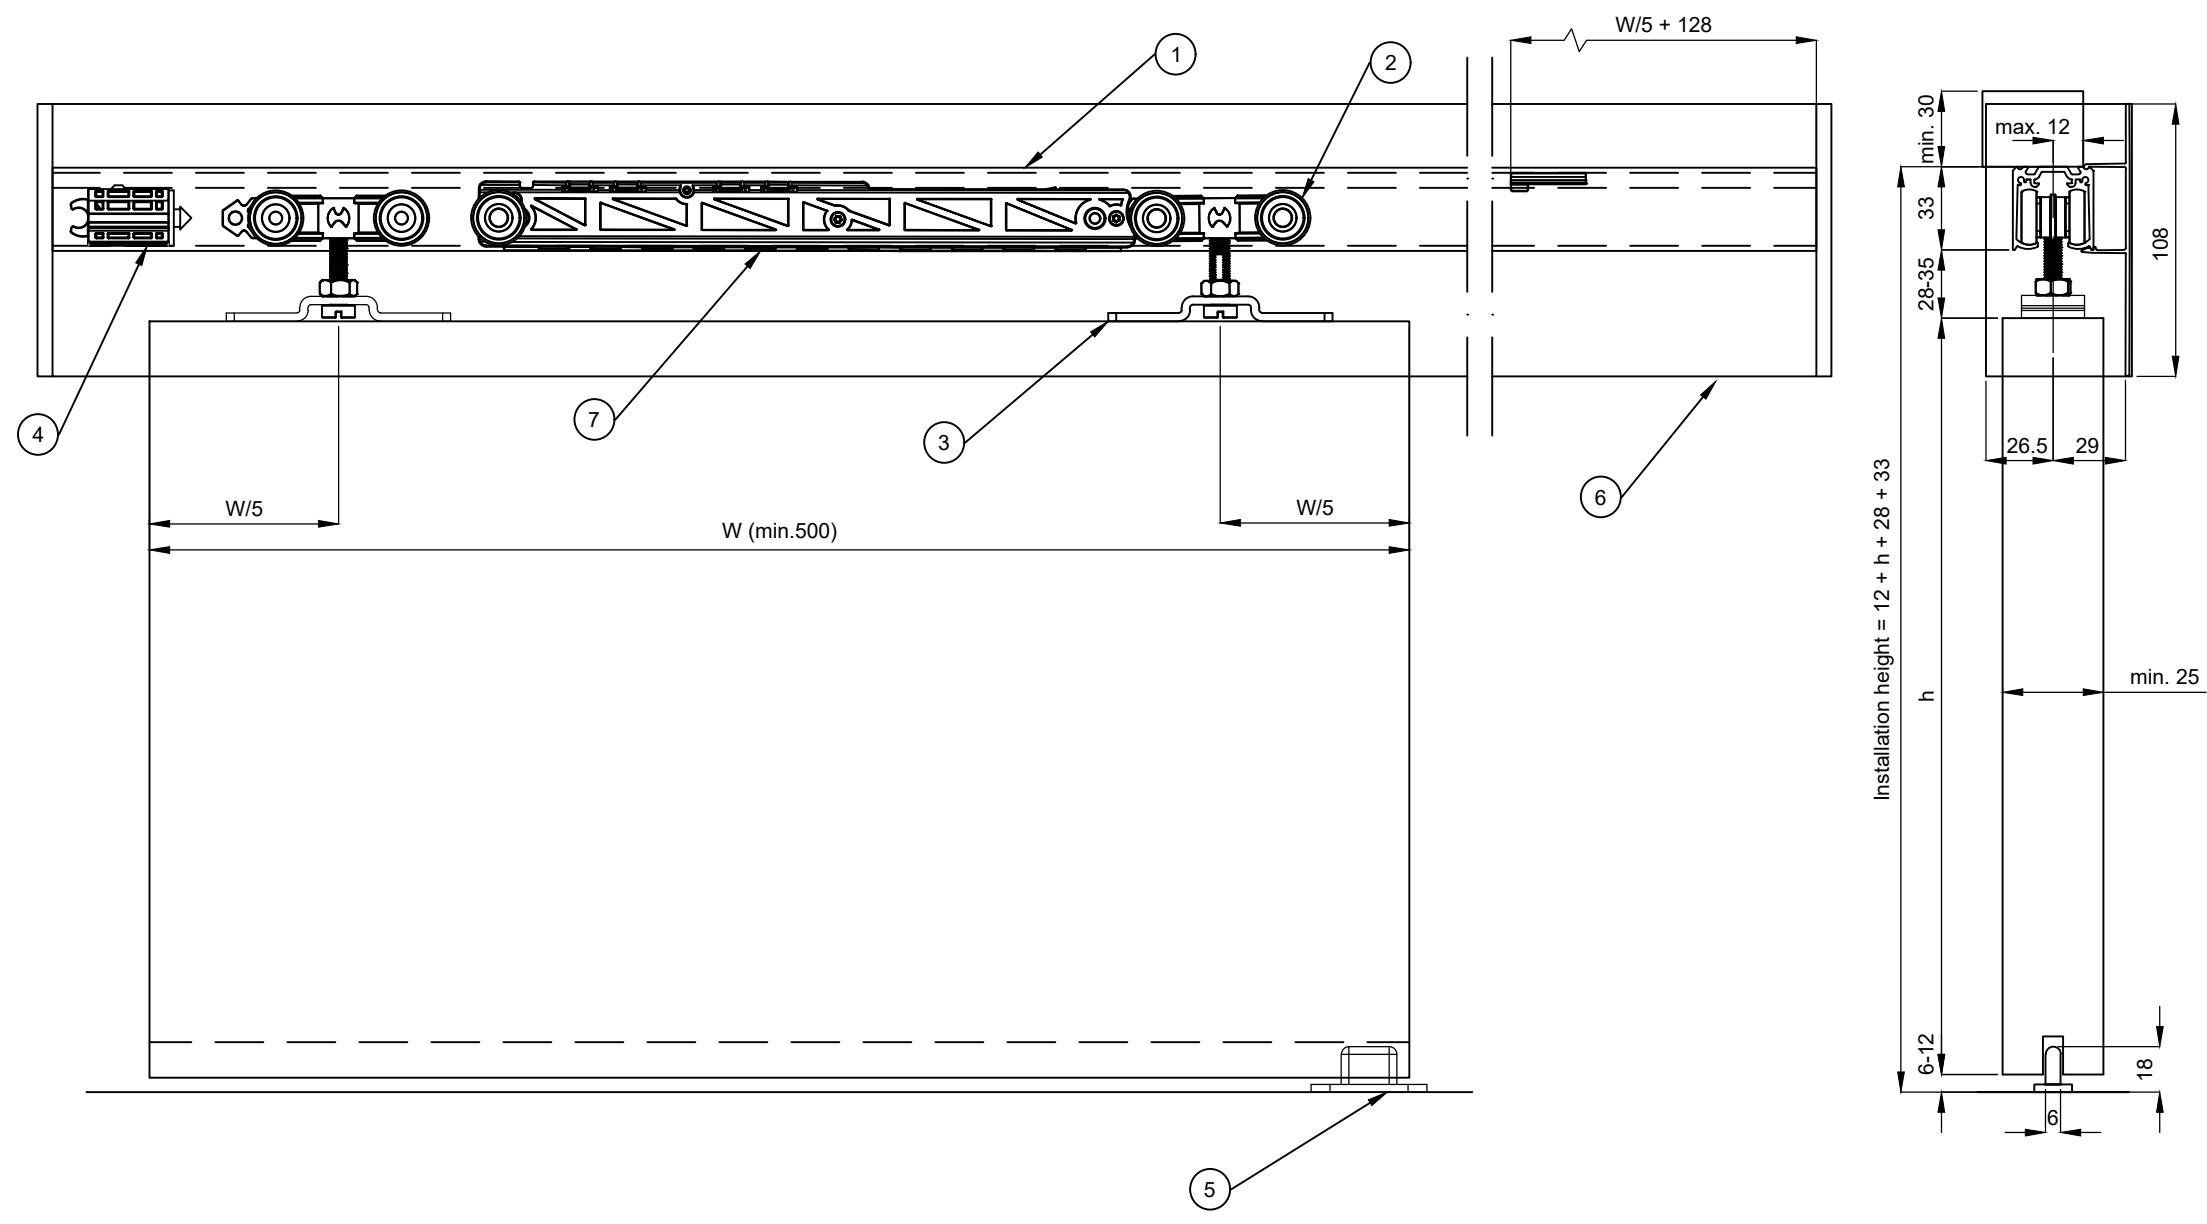

Nimike / Description
Peitelevysarja 75 Flow (1 x Soft close) / Cover plate set 75 Flow (1 x Soft close)

Tuotenumero / Product Nr.
20636 - 20638

Tuotesarja / Product Series
Series 75 (Flow)

Piirtäjä / By
AM

Mittakaava / Scale
1:3

Rev
A3
01

1. Track K-75/Flow	5. Bottom guide AO-75	9.
2. Hanger MP-75/nylon	6. Bracket SKX-75/Flow	10.
3. Plate PLP-75	7. Soft close OHR-75/Flow	11.
4. Track stop KP-75	8. Cover plate & end caps PPL-75/Flow	12.

13.
14.
15.
16.

Huomiot / Notes

1. Drawing is for reference only and subject to change without notice.
2. All product dimensions are in millimeter.
3. Door panels (/movable objects) are not in scale.

helaform

Nimike / Description Peitelevysarja 75 Flow (katto/1x Soft close) / Cover plate set 75 Flow (soffit/1x Soft close)			Tuotenumero / Product Nr. (assembly K110-1)	Tuotesarja / Product Series Series 75 (Flow)	Piirtäjä / By AM	Mittakaava / Scale 1:3	Rev 01
1. Track K-75/Flow	5. Bottom guide AO-75	9.	13.	Huomiot / Notes 1. Drawing is for reference only and subject to change without notice. 2. All product dimensions are in millimeter. 3. Door panels (/movable objects) are not in scale.			
2. Hanger MP-75/nylon	6. Cover plate & end caps PPL-75/Flow	10.	14.				
3. Plate PLP-75	7. Soft close OHR-75/Flow	11.	15.				
4. Track stop KP-75	8.	12.	16.				