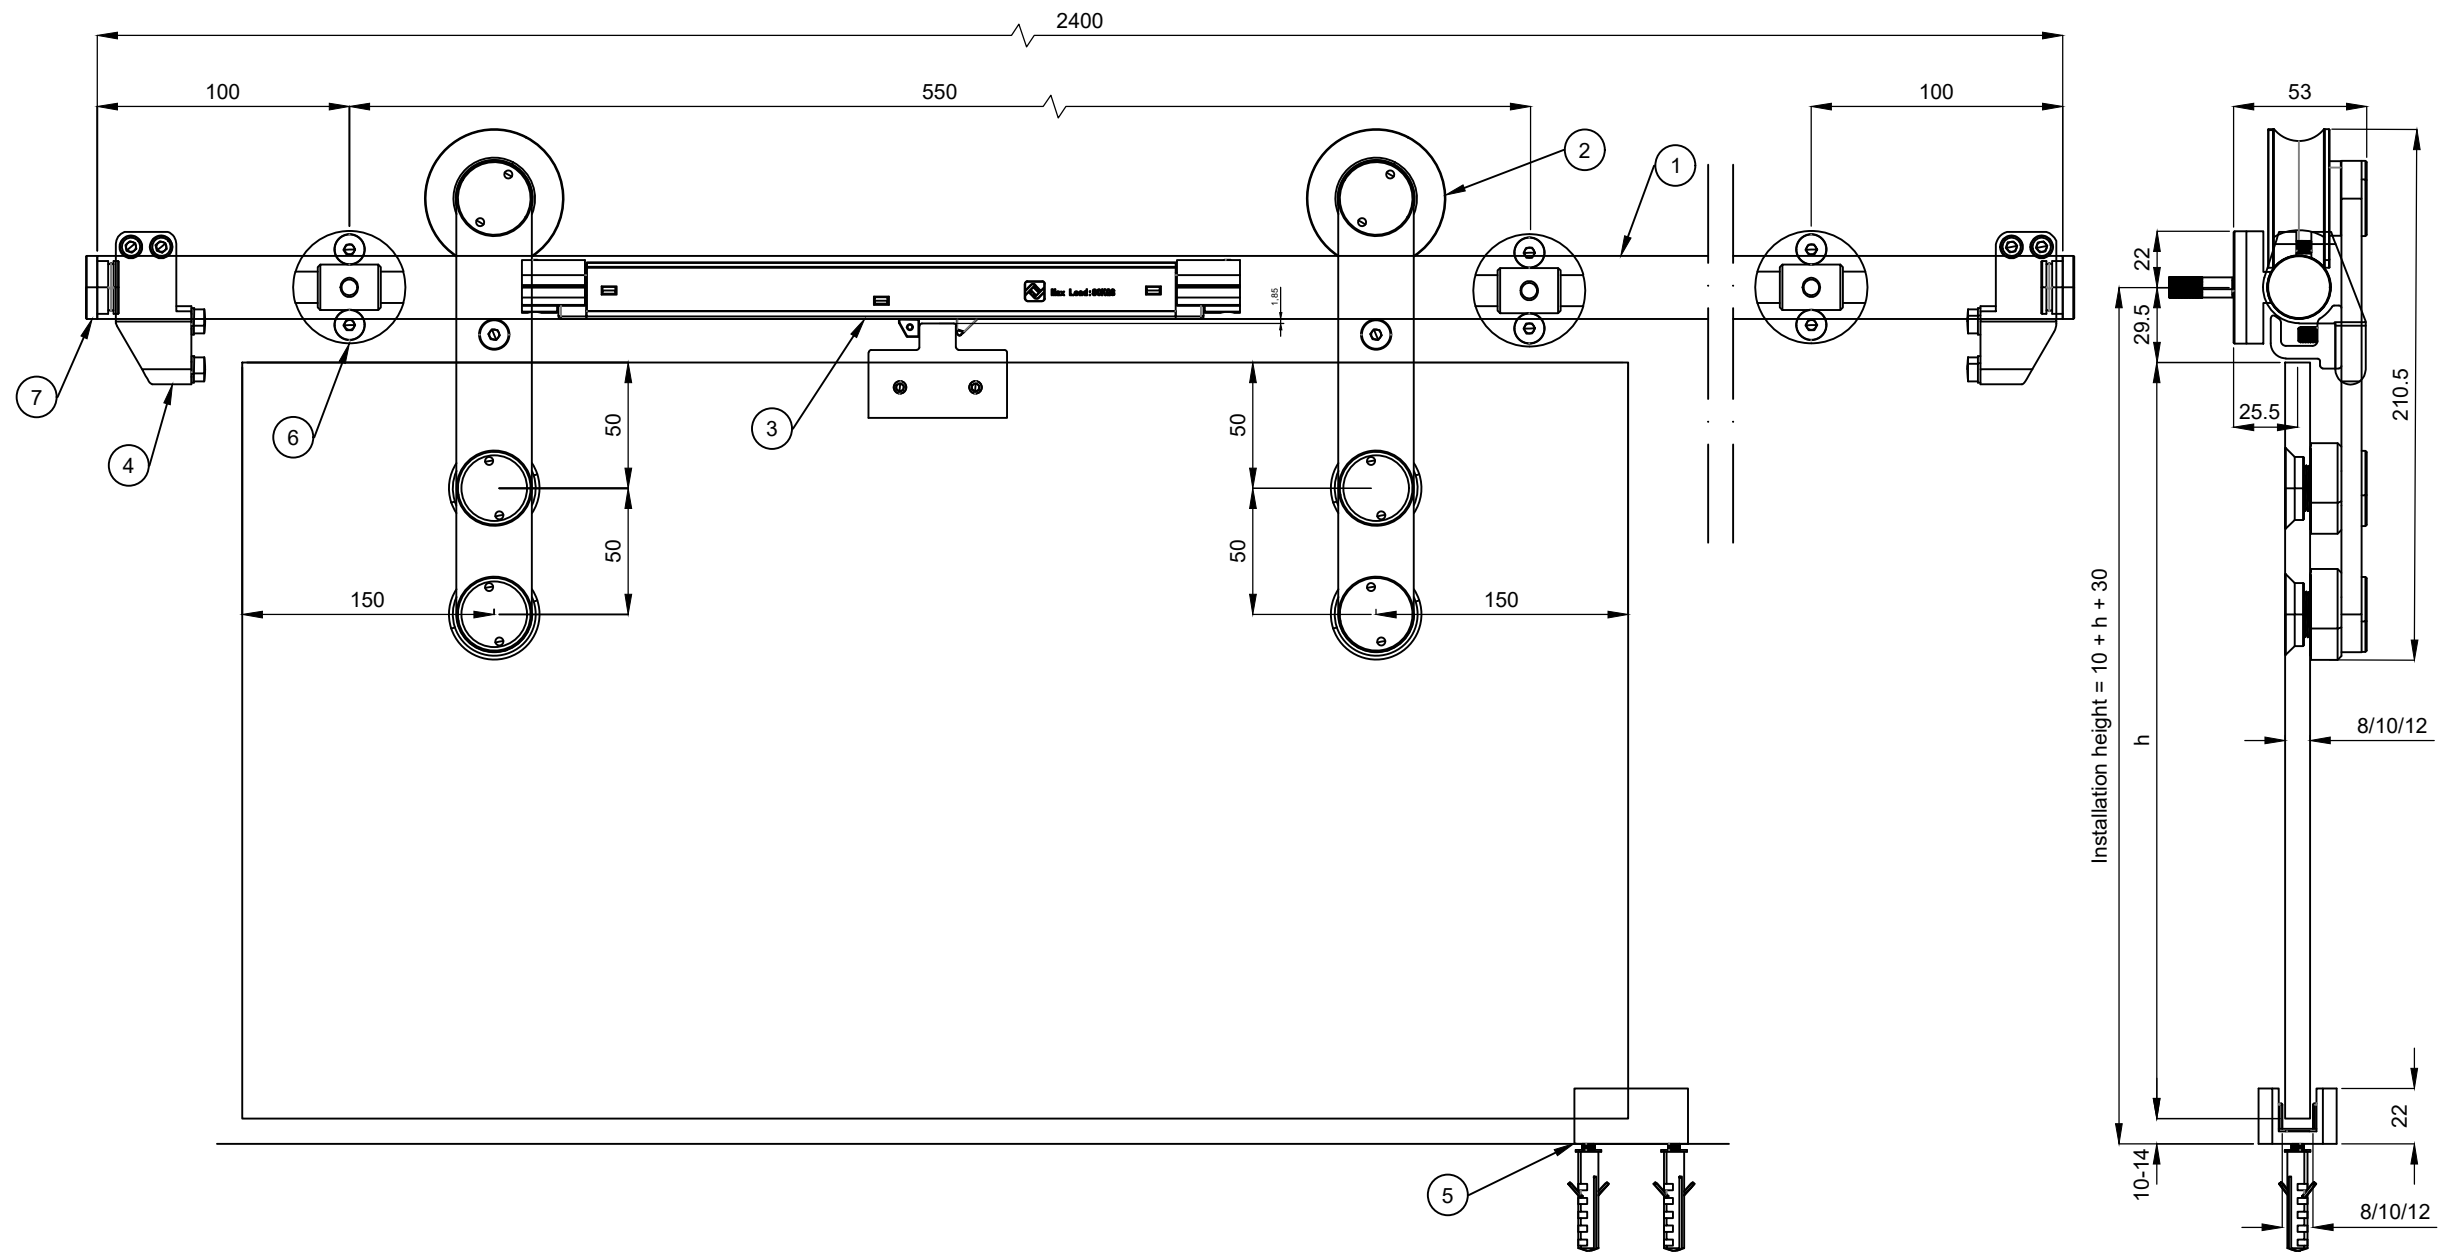

Nimike / Description  
 Helasarja kiskolla SKANDI (Lasi) 2 m / Fittings set with track SKANDI (Glass) 2 m

Tuotenumero / Product Nr.  
 11902

Tuotesarja / Product Series  
 SKANDI

Piirtäjä / By  
 AM

Mittakaava / Scale  
 1:3

Rev  
 A3 01

1. Track K-SKANDI	5. Bottom guide AOL-SKANDI (Glass)	9.
2. Hanger PP-SKANDI (Glass)	6. Bracket SK-SKANDI	10.
3. Soft close OHR-SKANDI (Glass)	7. End cap PK-SKANDI	11.
4. Track stop KP-SKANDI	8.	12.

13.
14.
15.
16.

Huomiot / Notes  
 1. Drawing is for reference only and subject to change without notice.  
 2. All product dimensions are in millimeter.  
 3. Door panels (/movable objects) are not in scale.

Nimike / Description  
 Helasarja kiskolla SKANDI (Lasi) 2,4 m / Fittings set with track SKANDI (Glass) 2.4 m

Tuotenumero / Product Nr.  
 11903

Tuotesarja / Product Series  
 SKANDI

Piirtäjä / By  
 AM

Mittakaava / Scale  
 1:3