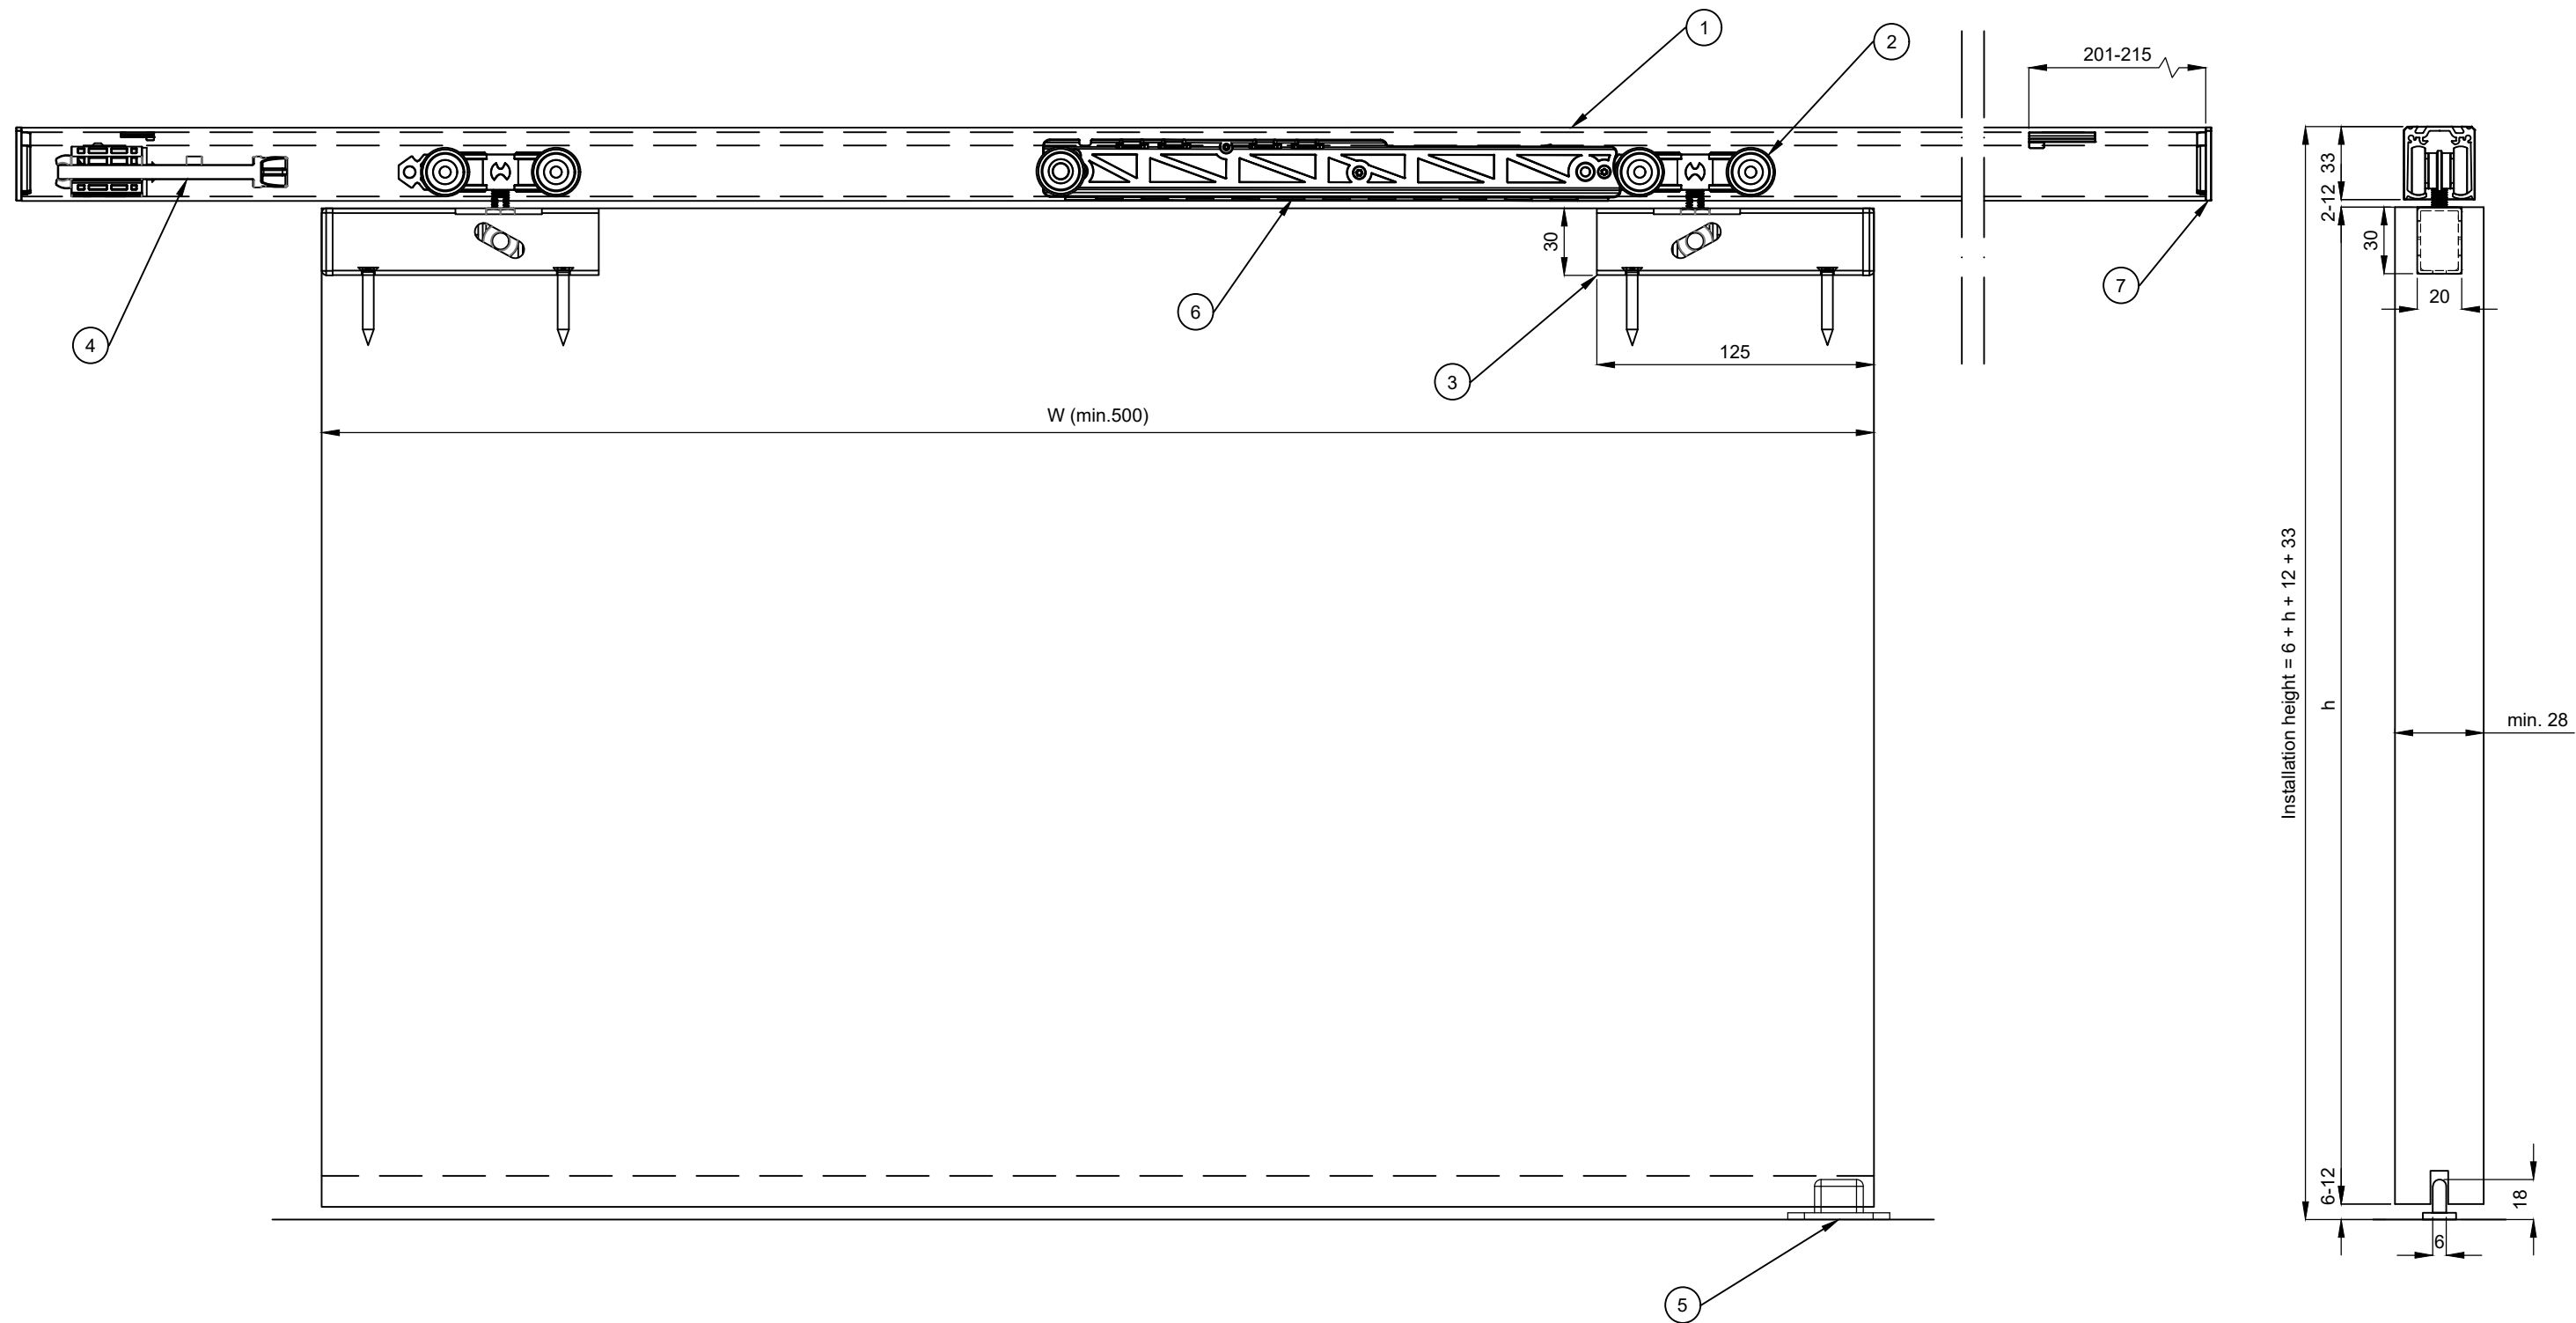

Nimike / Description Series 75 Flow (seinä/wall): LHP/Soft close & Soft stop			Tuotenumero / Product Nr. (assembly S130-5)		Tuotesarja / Product Series Series 75 (Flow)		Piirtäjä / By AM		Mittakaava / Scale 1:3 A3		Rev 01
---	--	--	--	--	---	--	---------------------	--	------------------------------	--	-----------

1. Track K-75/Flow	5. Bottom guide AO-75	9.	13.
2. Hanger MP-75/nylon	6. Bracket SKX-75/Flow	10.	14.
3. Plate LHP-75	7. Soft close OHR-75/Flow	11.	15.
4. Soft stop SS-75	8. End cap PLH-75/Flow	12.	16.

Huomiot / Notes

- Drawing is for reference only and subject to change without notice.
- All product dimensions are in millimeter.
- Door panels (/movable objects) are not in scale.

Nimike / Description
Series 75 Flow (katto/soffit): LHP/Soft close & Soft stop

Tuotenumero / Product Nr.
(assembly K130-5)

Tuotesarja / Product Series
Series 75 (Flow)

Piirtäjä / By
AM

Mittakaava / Scale
1:3

A3
Rev
01

1. Track K-75/Flow	5. Bottom guide AO-75	9.
2. Hanger MP-75/nylon	6. Soft close OHR-75/Flow	10.
3. Plate LHP-75	7. End cap PLH-75/Flow	11.
4. Soft stop SS-75	8.	12.