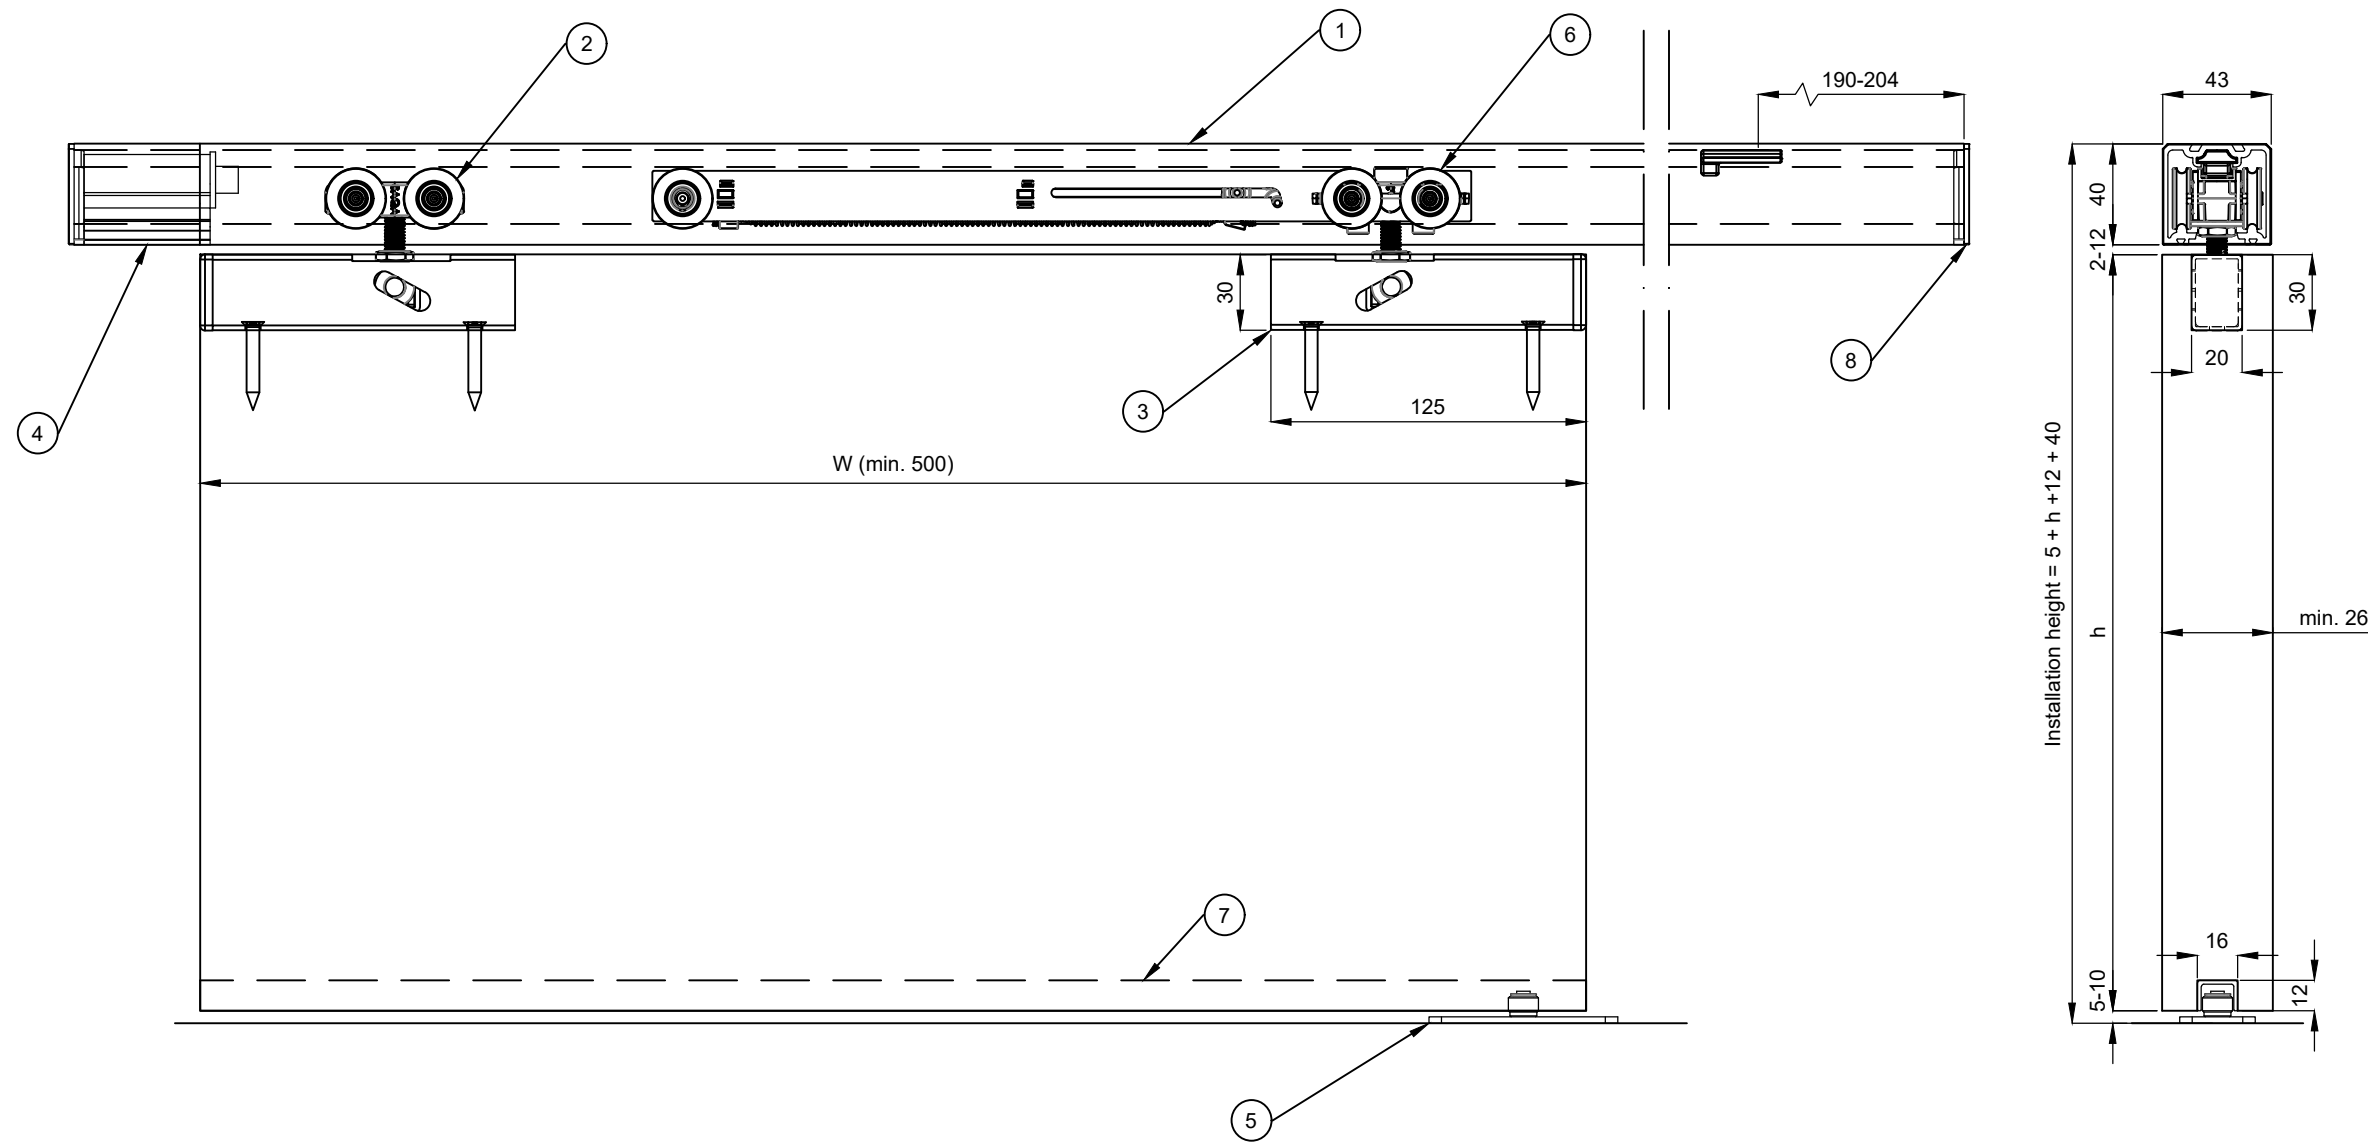

Nimike / Description SAGA 150 (seinä/wall): LHP/1x Soft close			Tuotenumero / Product Nr. (assembly S131-1)			Tuotesarja / Product Series SAGA 150			Piirtäjä / By AM			Mittakaava / Scale 1:3		Rev A3 01	
1. Track K-150/SAGA	5. Bottom guide AOL-10/SAGA	9. End cap PL-150/SAGA	13.			Huomiot / Notes 1. Drawing is for reference only and subject to change without notice. 2. All product dimensions are in millimeter. 3. Door panels (/movable objects) are not in scale.									
2. Hanger MP-150/SAGA	6. Bracket SK-150/300/SAGA	10.													
3. Plate LHP-150/SAGA	7. Soft close w. hanger OHP-150/SAGA	11.													
4. Track stop KP-150/300/SAGA	8. Bottom guide channel AOK-10	12.													

Nimike / Description
SAGA 150 (katto/soffit): LHP/1x Soft close

Tuotenumero / Product Nr.
(assembly K131-1)

Tuotesarja / Product Series
SAGA 150

Piirtäjä / By
AM

Mittakaava / Scale
1:3

A3

Rev
01

1. Track K-150/SAGA	5. Bottom guide AOL-10/SAGA	9.
2. Hanger MP-150/SAGA	6. Soft close w. hanger OHP-150/SAGA	10.
3. Plate LHP-150/SAGA	7. Bottom guide channel AOK-10	11.
4. Track stop KP-150/300/SAGA	8. End cap PL-150/SAGA	12.

13.	
14.	
15.	
16.	

Huomiot / Notes
1. Drawing is for reference only and subject to change without notice.
2. All product dimensions are in millimeter.
3. Door panels (/movable objects) are not in scale.