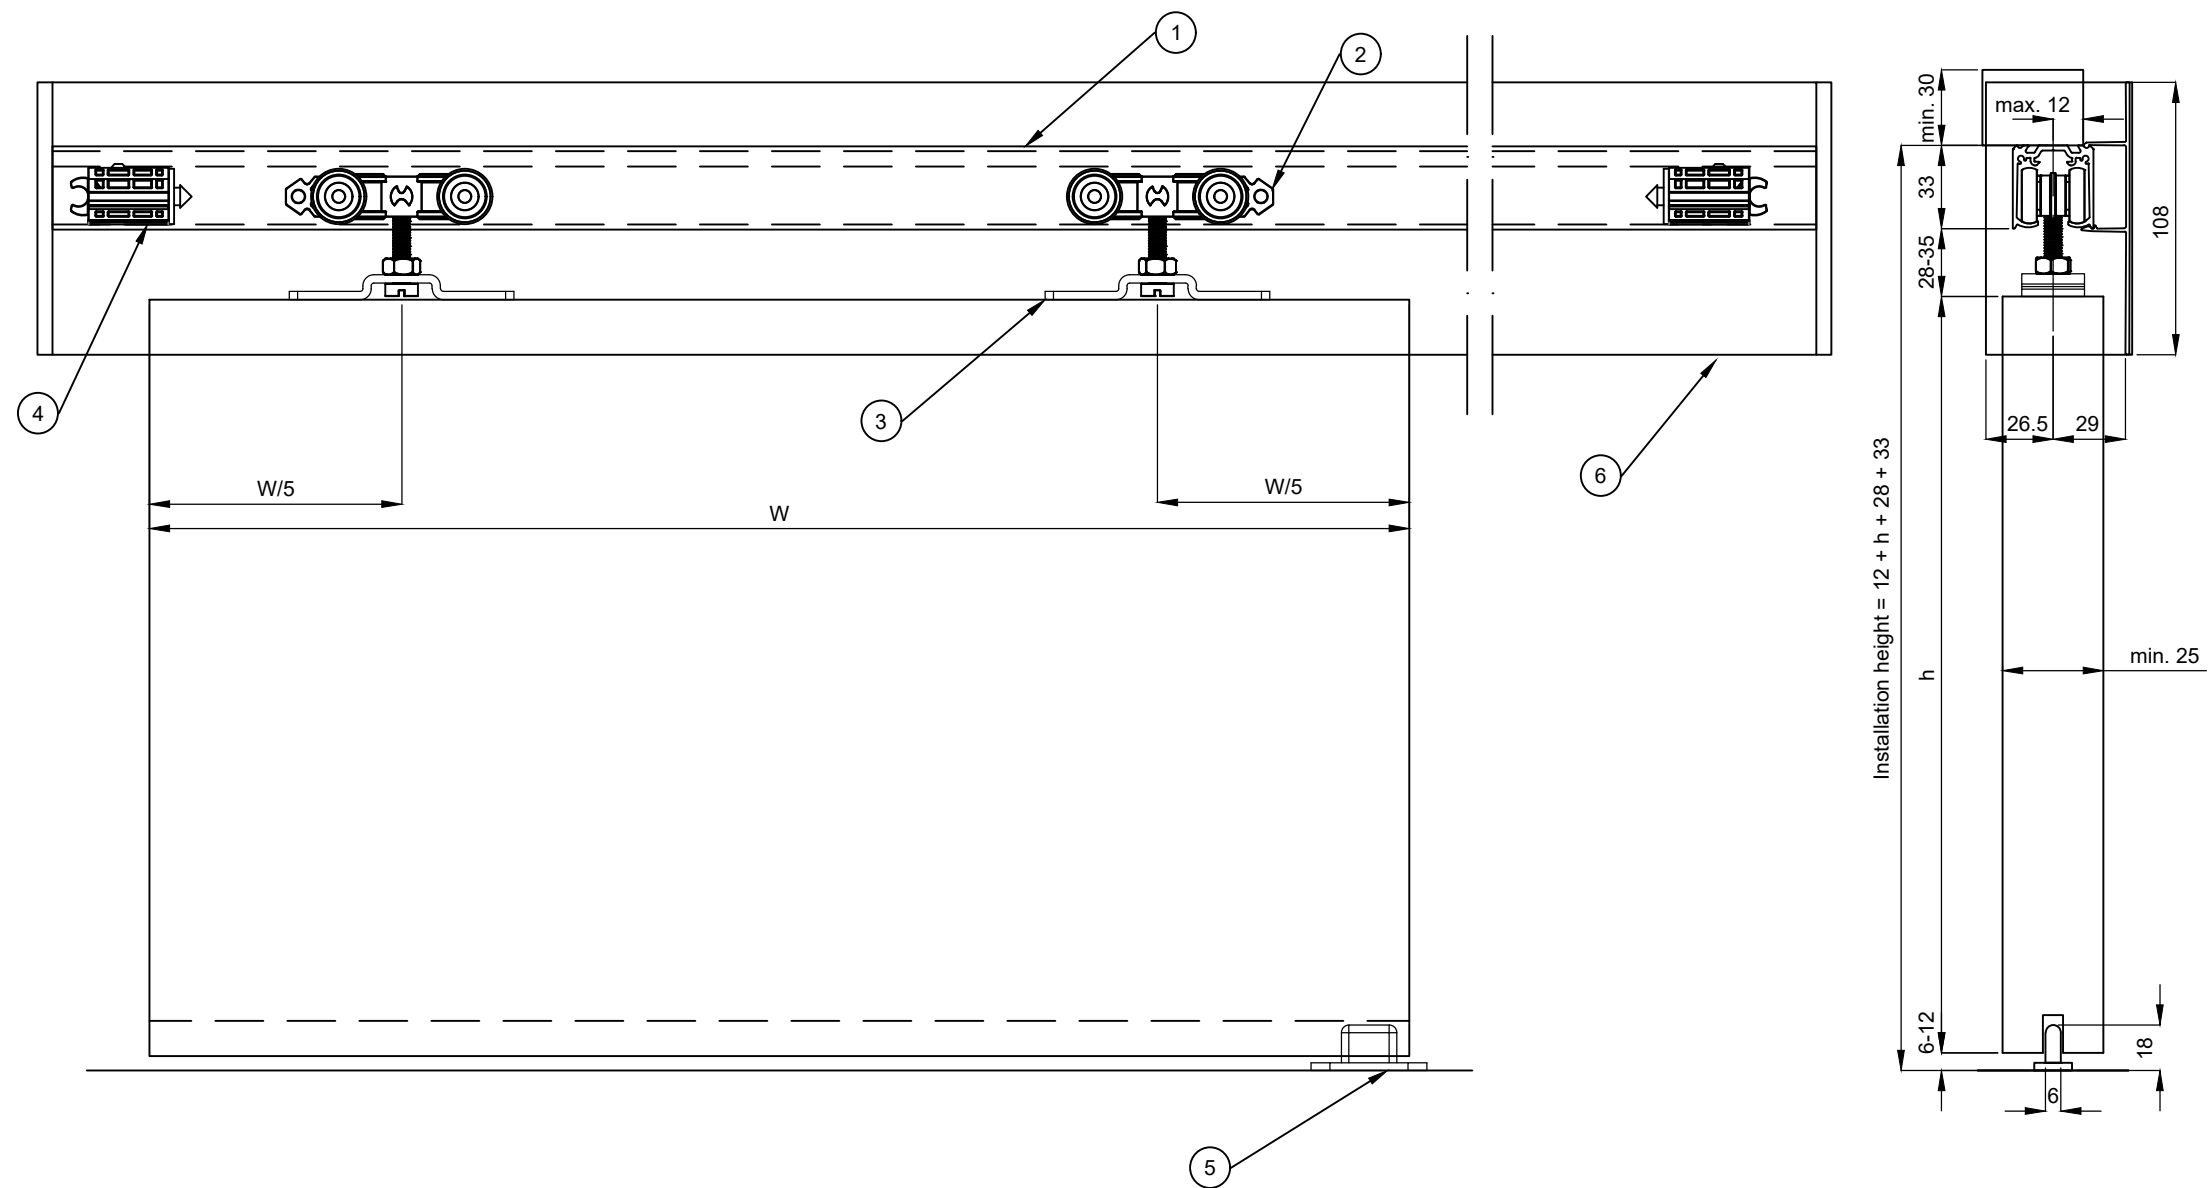

Nimike / Description Peitelevysarja 75 Flow / Cover plate set 75 Flow			Tuotenumero / Product Nr. 20620 - 20625	Tuotesarja / Product Series Series 75 (Flow)	Piirtäjä / By AM	Mittakaava / Scale 1:3	A3	Rev 01
--	--	--	--	---	---------------------	---------------------------	----	-----------

1. Track K-75/Flow	5. Bottom guide AO-75	9.	13.
2. Hanger MP-75/nylon	6. Bracket SKX-75/Flow	10.	14.
3. Plate PLP-75	7. Cover plate & end caps PPL-75/Flow	11.	15.
4. Track stop KP-75	8.	12.	16.

Huomiot / Notes

- Drawing is for reference only and subject to change without notice.
- All product dimensions are in millimeter.
- Door panels (/movable objects) are not in scale.

Nimike / Description Peitelevysarja 75 Flow (katto) / Cover plate set 75 Flow (soffit)			Tuotenumero / Product Nr. 20633 - 20635		Tuotesarja / Product Series Series 75 (Flow)		Piirtäjä / By AM		Mittakaava / Scale 1:3 A3		Rev 01
---	--	--	--	--	---	--	---------------------	--	------------------------------	--	-----------

1.	Track K-75/Flow	5.	Bottom guide AO-75	9.		13.	
2.	Hanger MP-75/nylon	6.	Cover plate & end caps PPL-75/Flow	10.		14.	
3.	Plate PLP-75	7.		11.		15.	
4.	Track stop KP-75	8.		12.		16.	

Huomiot / Notes	
1. Drawing is for reference only and subject to change without notice.	
2. All product dimensions are in millimeter.	
3. Door panels (/movable objects) are not in scale.	