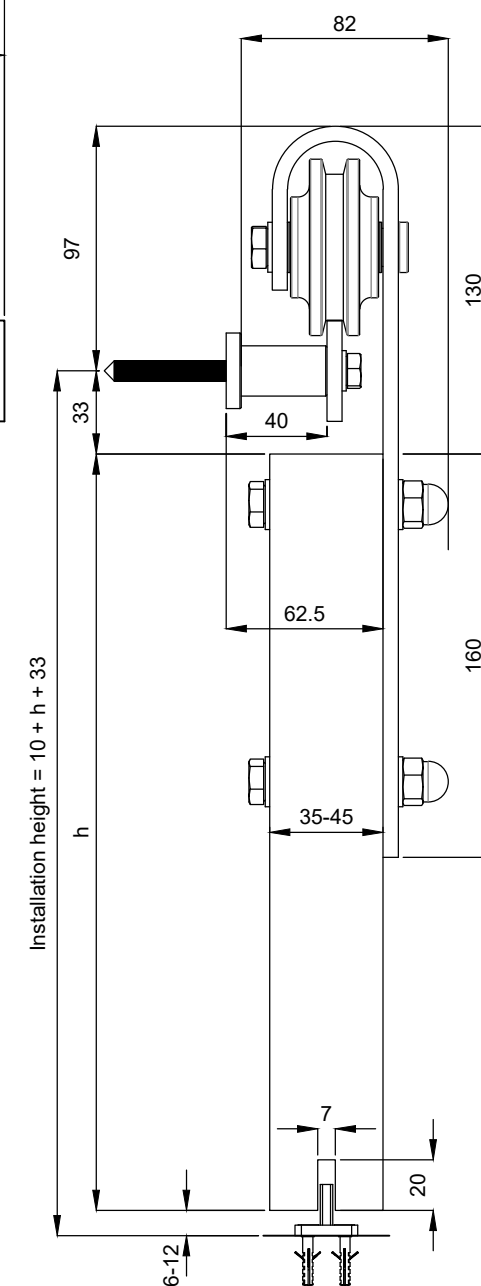

Nimike / Description Helasarja kiskolla RETRÖ / Fittings set with track RETRÖ			Tuotenumero / Product Nr. 11700-0 / 11701-0 (2)		Tuotesarja / Product Series RETRÖ		Piirtäjä / By AM		Mittakaava / Scale 1:3 A3		Rev 01
1. Track K-RETRÖ	5. Bottom guide AO-RETRÖ	9.	13.	Huomiot / Notes 1. Drawing is for reference only and subject to change without notice. 2. All product dimensions are in millimeter. 3. Door panels (/movable objects) are not in scale.							
2. Hanger PP-RETRÖ	6. Wall bracket SK-RETRÖ	10.	14.								
3. Soft close OHR-RETRÖ	7. Jump block HE-RETRÖ	11.	15.								
4. Track stop KP-RETRÖ	8.	12.	16.								

Nimike / Description Helasarja kiskolla RETRÖ / Fittings set with track RETRÖ			Tuotenumero / Product Nr. 11700-0 / 11701-0 (1)		Tuotesarja / Product Series RETRÖ		Piirtäjä / By AM		Mittakaava / Scale 1:3 A3		Rev 01
1. Track K-RETRÖ	5. Bottom guide AO-RETRÖ	9.	13.	Huomiot / Notes 1. Drawing is for reference only and subject to change without notice. 2. All product dimensions are in millimeter. 3. Door panels (/movable objects) are not in scale.							
2. Hanger PP-RETRÖ	6. Wall bracket SK-RETRÖ	10.	14.								
3. Soft close OHR-RETRÖ	7. Jump block HE-RETRÖ	11.	15.								
4. Track stop KP-RETRÖ	8.	12.	16.								