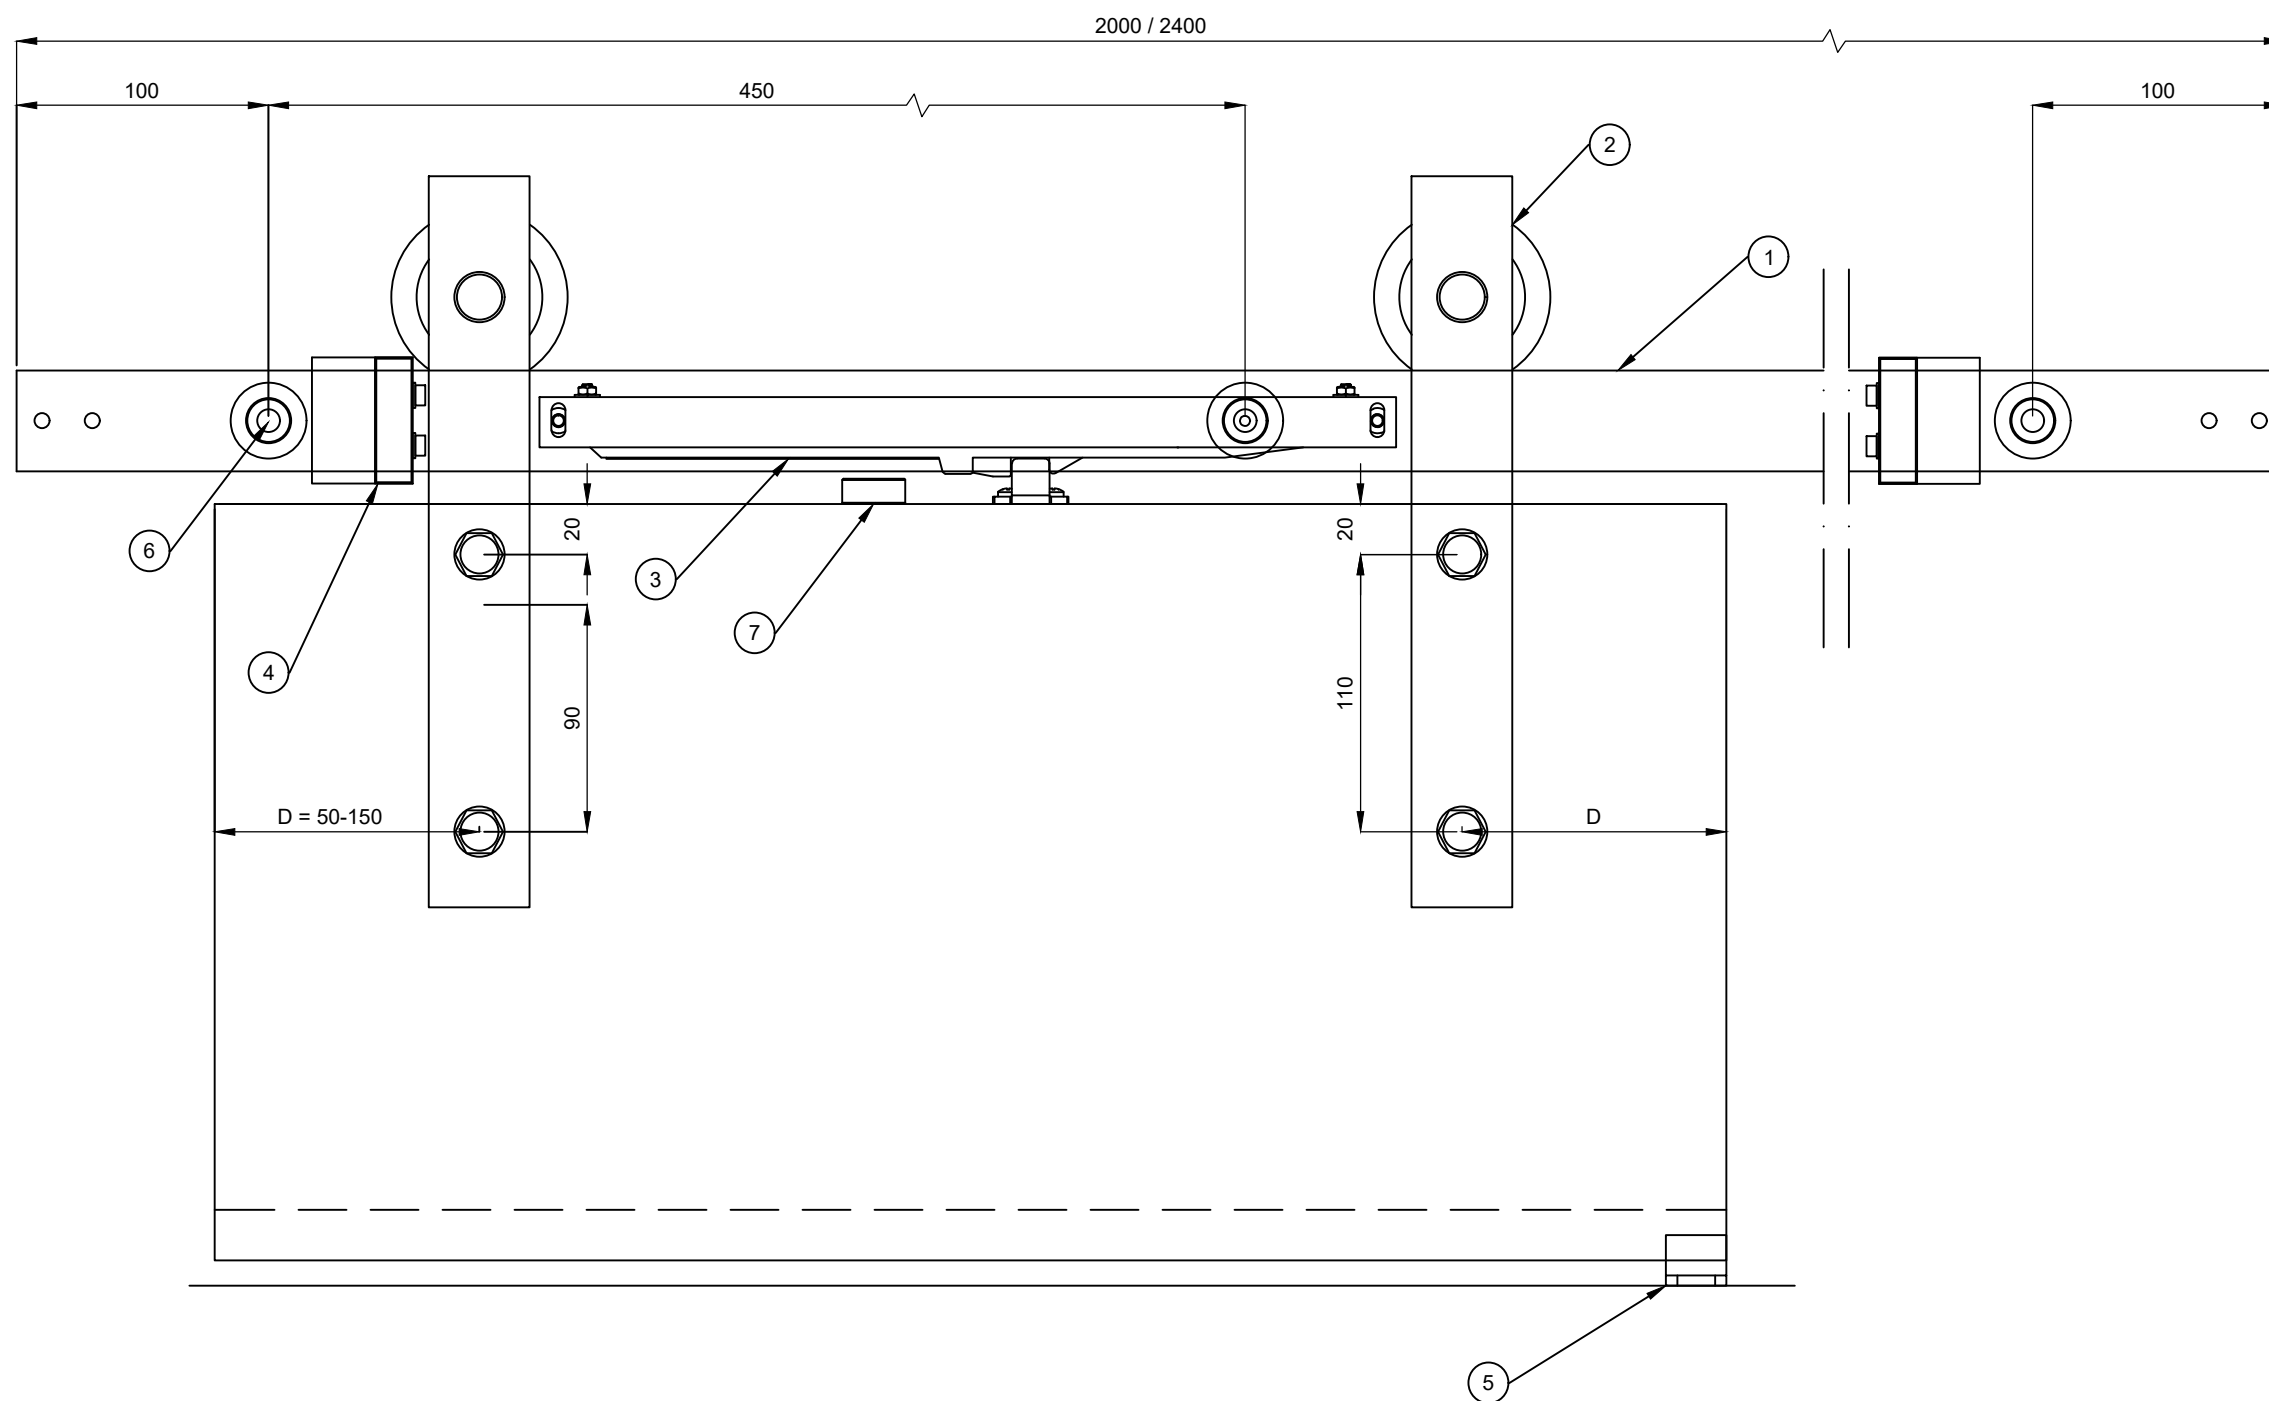

Nimike / Description Helasarja kiskolla RETRÖ / Fittings set with track RETRÖ			Tuotenumero / Product Nr. 11700-0 / 11701-0 (2)		Tuotesarja / Product Series RETRÖ		Piirtäjä / By AM		Mittakaava / Scale 1:3 A3		Rev 01
1. Track K-RETRÖ	5. Bottom guide AO-RETRÖ	9.	13.	Huomiot / Notes 1. Drawing is for reference only and subject to change without notice. 2. All product dimensions are in millimeter. 3. Door panels (/movable objects) are not in scale.							
2. Hanger PP-RETRÖ	6. Wall bracket SK-RETRÖ	10.	14.								
3. Soft close OHR-RETRÖ	7. Jump block HE-RETRÖ	11.	15.								
4. Track stop KP-RETRÖ	8.	12.	16.								

Nimike / Description Helasarja kiskolla RETRÖ / Fittings set with track RETRÖ			Tuotenumero / Product Nr. 11700-0 / 11701-0 (1)		Tuotesarja / Product Series RETRÖ		Piirtäjä / By AM		Mittakaava / Scale 1:3 A3		Rev 01
1. Track K-RETRÖ	5. Bottom guide AO-RETRÖ	9.	13.	Huomiot / Notes 1. Drawing is for reference only and subject to change without notice. 2. All product dimensions are in millimeter. 3. Door panels (/movable objects) are not in scale.							
2. Hanger PP-RETRÖ	6. Wall bracket SK-RETRÖ	10.	14.								
3. Soft close OHR-RETRÖ	7. Jump block HE-RETRÖ	11.	15.								
4. Track stop KP-RETRÖ	8.	12.	16.								

helaform