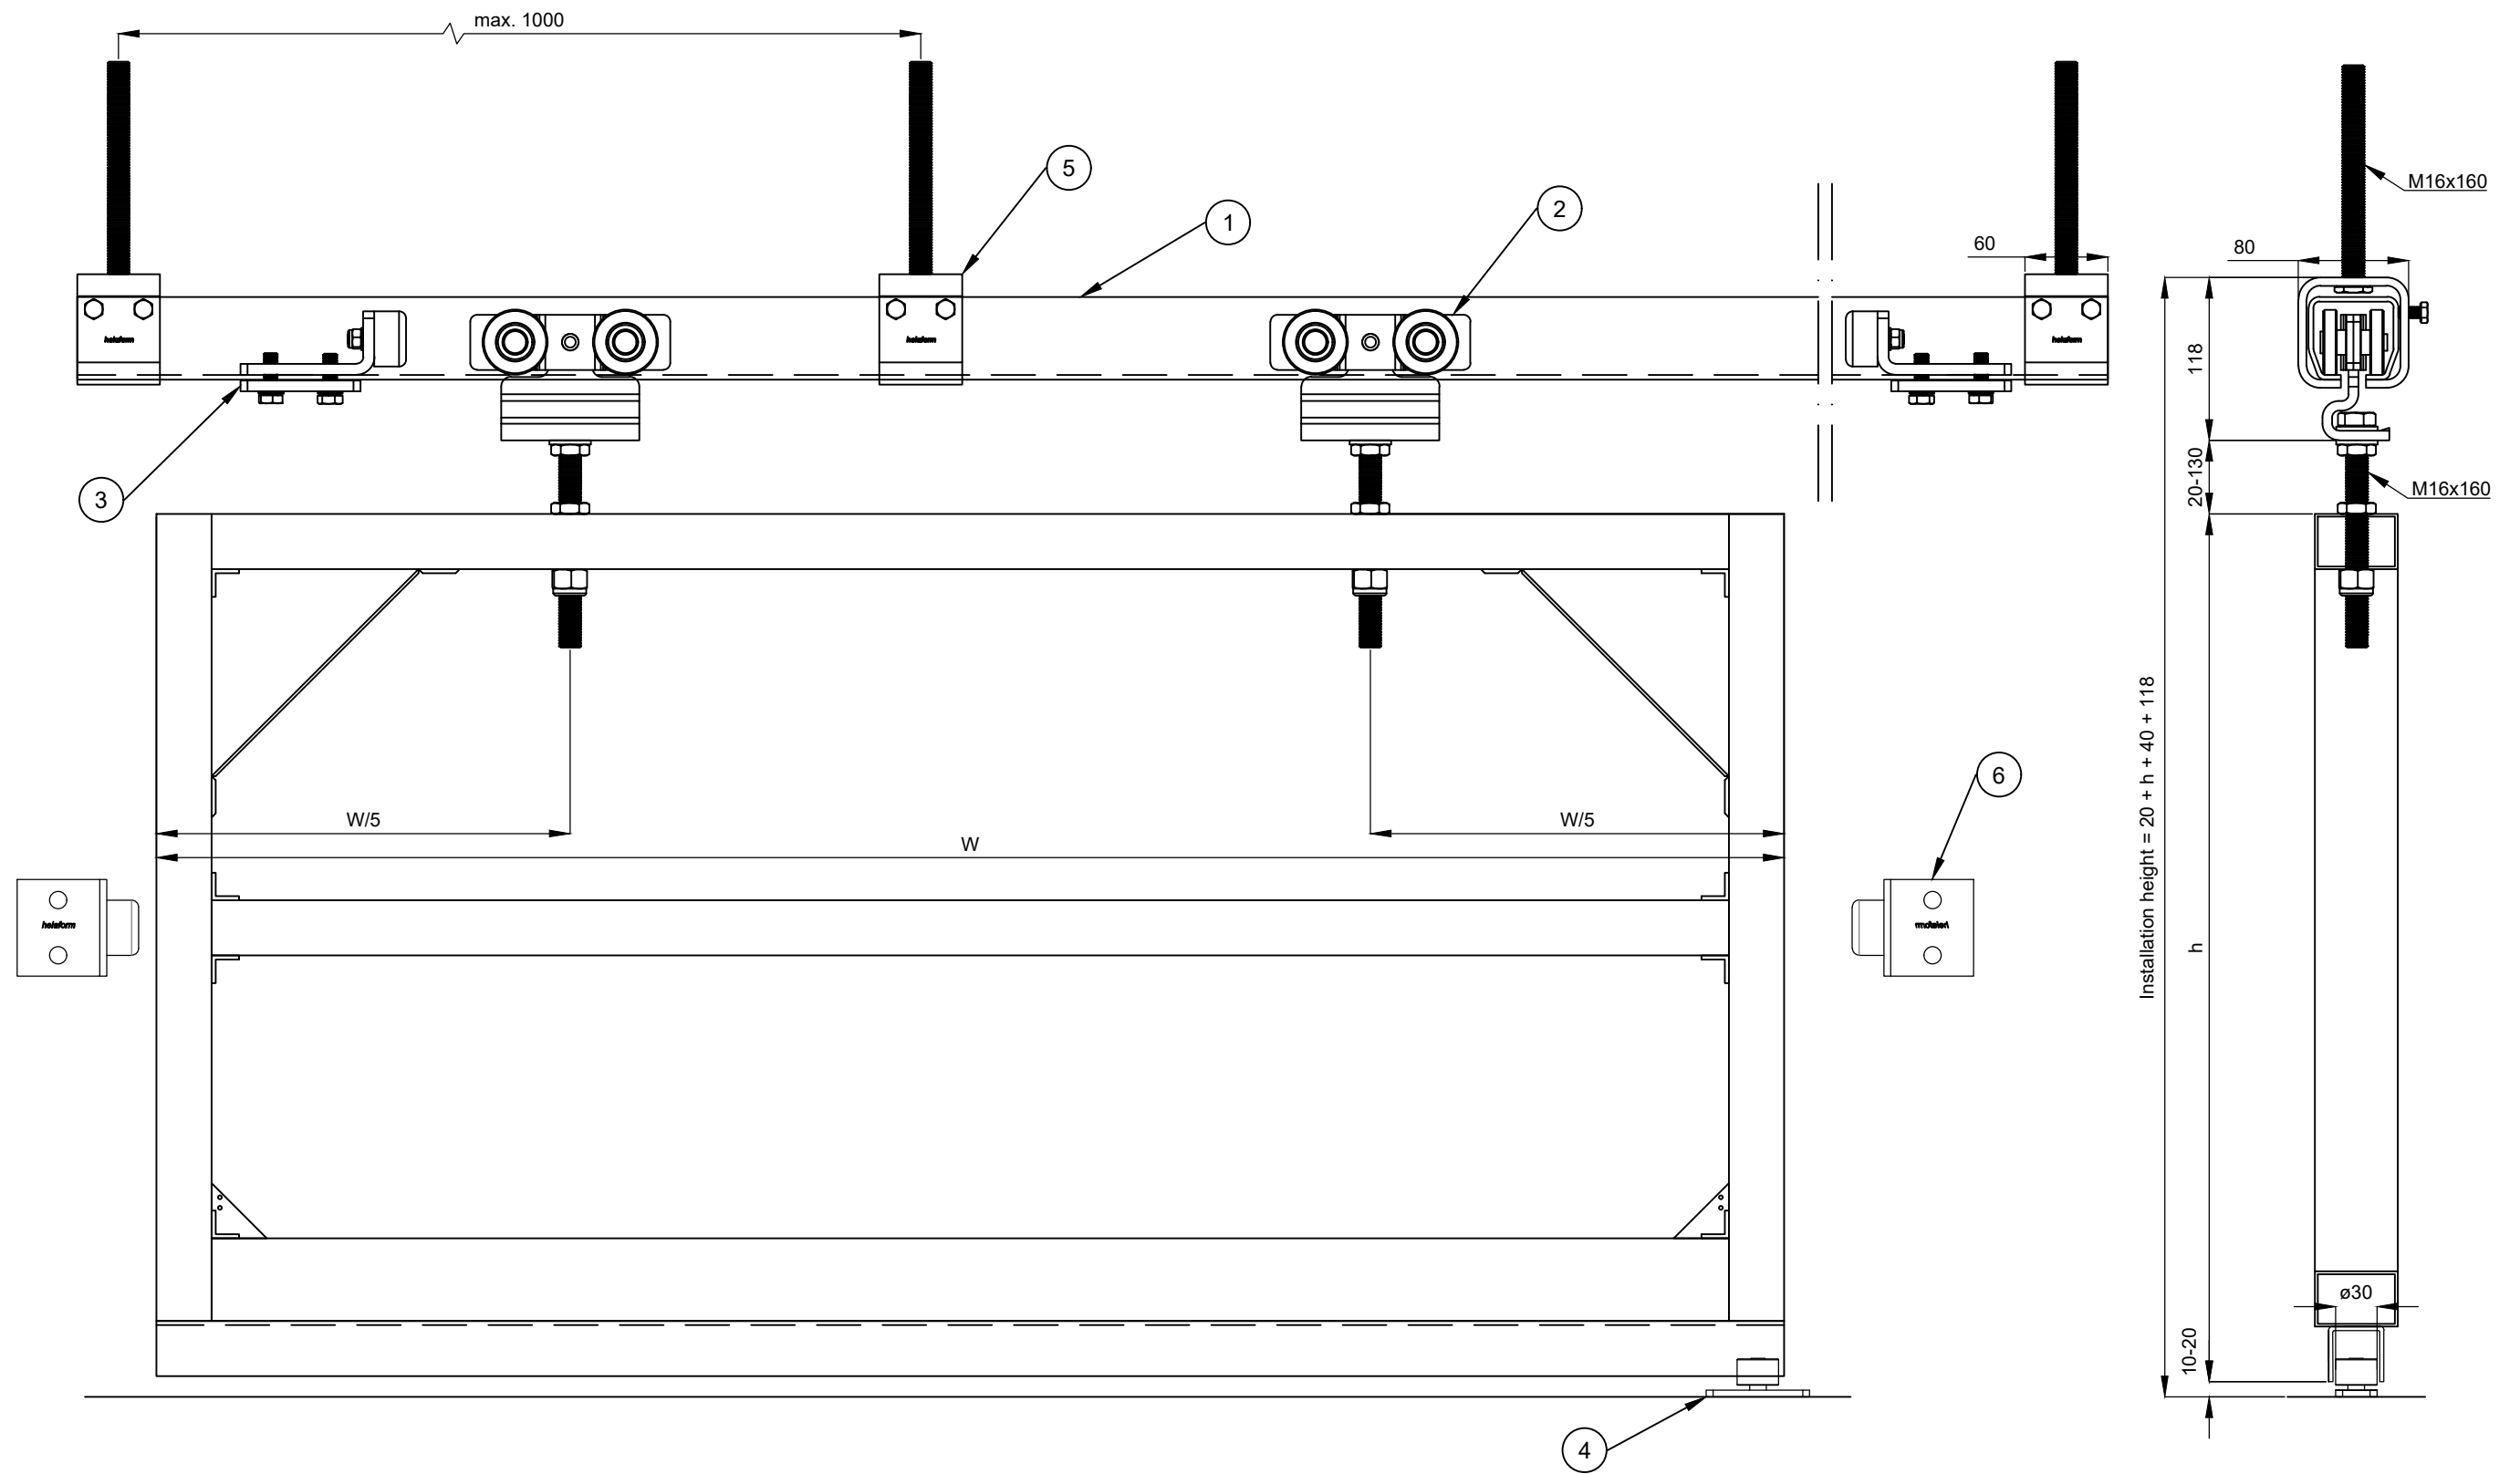

Nimike / Description Series 900 (seinä/wall)			Tuotenumero / Product Nr. (assembly S101-0)		Tuotesarja / Product Series Series 900		Piirtäjä / By AM		Mittakaava / Scale 1:5		Rev A3 02	
1.	Track K-900		13.		<b>Huomiot / Notes</b> 1. Drawing is for reference only and subject to change without notice. 2. All product dimensions are in millimeter. 3. Door panels (/movable objects) are not in scale.							
2.	Hanger MPS-900		14.									
3.	Track stop KP-900		15.									
4.	Bottom guide UA-13		16.									
5.	Bracket KKL-900 M16x160	9.										
6.	Bracket SKK-900	10.										
7.	Wall stop P	11.										
8.		12.										

**helaform**

Nimike / Description Series 900 (katto/soffit)			Tuotenumero / Product Nr. (assembly K101-0)			Tuotesarja / Product Series Series 900			Piirtäjä / By AM		Mittakaava / Scale 1:5 A3		Rev 01
1. Track K-900	5. Bracket KKKL-900	9.	13.	Huomiot / Notes 1. Drawing is for reference only and subject to change without notice. 2. All product dimensions are in millimeter. 3. Door panels (/movable objects) are not in scale.									
2. Hanger MPS-900	6. Wall stop P	10.	14.										
3. Track stop KP-900	7.	11.	15.										
4. Bottom guide UA-13	8.	12.	16.										

Nimike / Description Series 900 (katto/soffit): KKL/M16			Tuotenumero / Product Nr. (assembly K101-5)			Tuotesarja / Product Series Series 900			Piirtäjä / By AM		Mittakaava / Scale 1:5 A3		Rev 02
1.	Track K-900	5.	Bracket KKL-900 M16x160	9.		<b>Huomiot / Notes</b> 1. Drawing is for reference only and subject to change without notice. 2. All product dimensions are in millimeter. 3. Door panels (/movable objects) are not in scale.							
2.	Hanger MPS-900	6.	Wall stop P	10.									
3.	Track stop KP-900	7.		11.									
4.	Bottom guide UA-13	8.		12.									