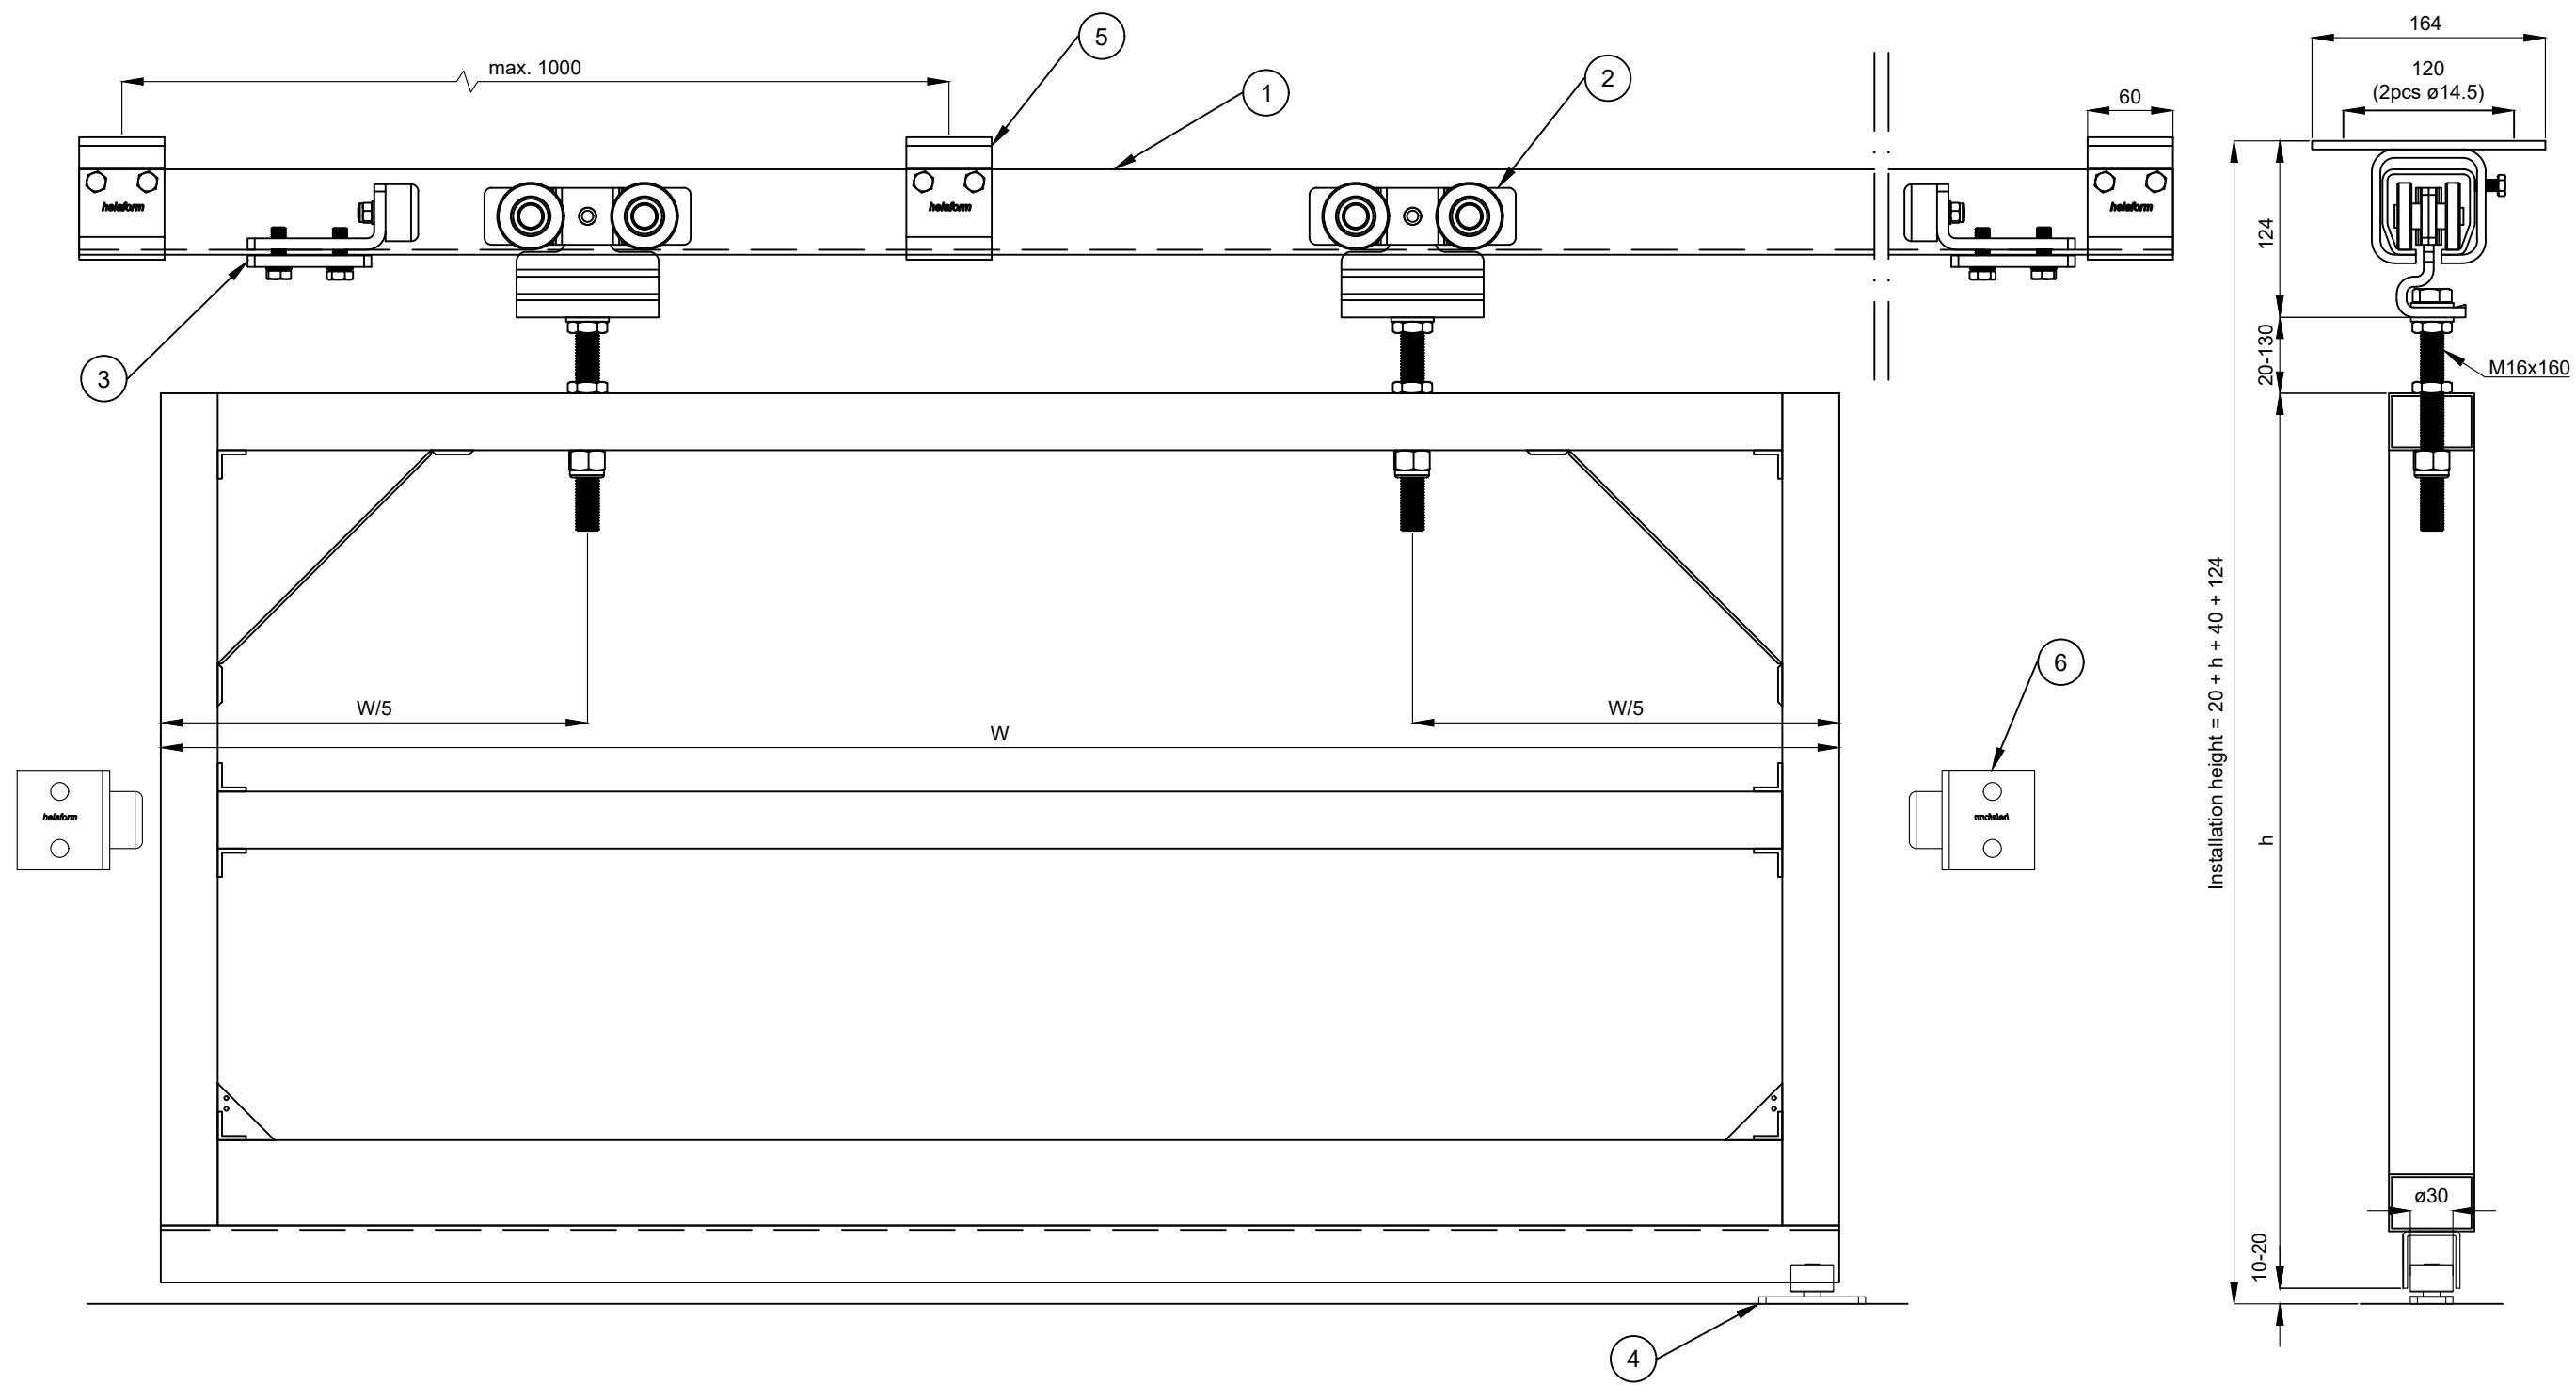

Nimike / Description Series 900 (seinä/wall)			Tuotenumero / Product Nr. (assembly S101-0)		Tuotesarja / Product Series Series 900		Piirtäjä / By AM		Mittakaava / Scale 1:5		Rev A3 02	
1.	Track K-900		13.		<b>Huomiot / Notes</b> 1. Drawing is for reference only and subject to change without notice. 2. All product dimensions are in millimeter. 3. Door panels (/movable objects) are not in scale.							
2.	Hanger MPS-900		14.									
3.	Track stop KP-900		15.									
4.	Bottom guide UA-13		16.									
5.	Bracket KKL-900 M16x160	9.										
6.	Bracket SKK-900	10.										
7.	Wall stop P	11.										
8.		12.										

**helaform**

Nimike / Description Series 900 (katto/soffit)			Tuotenumero / Product Nr. (assembly K101-0)			Tuotesarja / Product Series Series 900			Piirtäjä / By AM		Mittakaava / Scale 1:5 A3		Rev 01
1. Track K-900	5. Bracket KKKL-900	9.	13.	Huomiot / Notes 1. Drawing is for reference only and subject to change without notice. 2. All product dimensions are in millimeter. 3. Door panels (/movable objects) are not in scale.									
2. Hanger MPS-900	6. Wall stop P	10.	14.										
3. Track stop KP-900	7.	11.	15.										
4. Bottom guide UA-13	8.	12.	16.										

Nimike / Description Series 900 (katto/soffit): KKL/M16			Tuotenumero / Product Nr. (assembly K101-5)			Tuotesarja / Product Series Series 900			Piirtäjä / By AM		Mittakaava / Scale 1:5 A3		Rev 02
1.	Track K-900	5.	Bracket KKL-900 M16x160	9.		<b>Huomiot / Notes</b> 1. Drawing is for reference only and subject to change without notice. 2. All product dimensions are in millimeter. 3. Door panels (/movable objects) are not in scale.							
2.	Hanger MPS-900	6.	Wall stop P	10.									
3.	Track stop KP-900	7.		11.									
4.	Bottom guide UA-13	8.		12.									