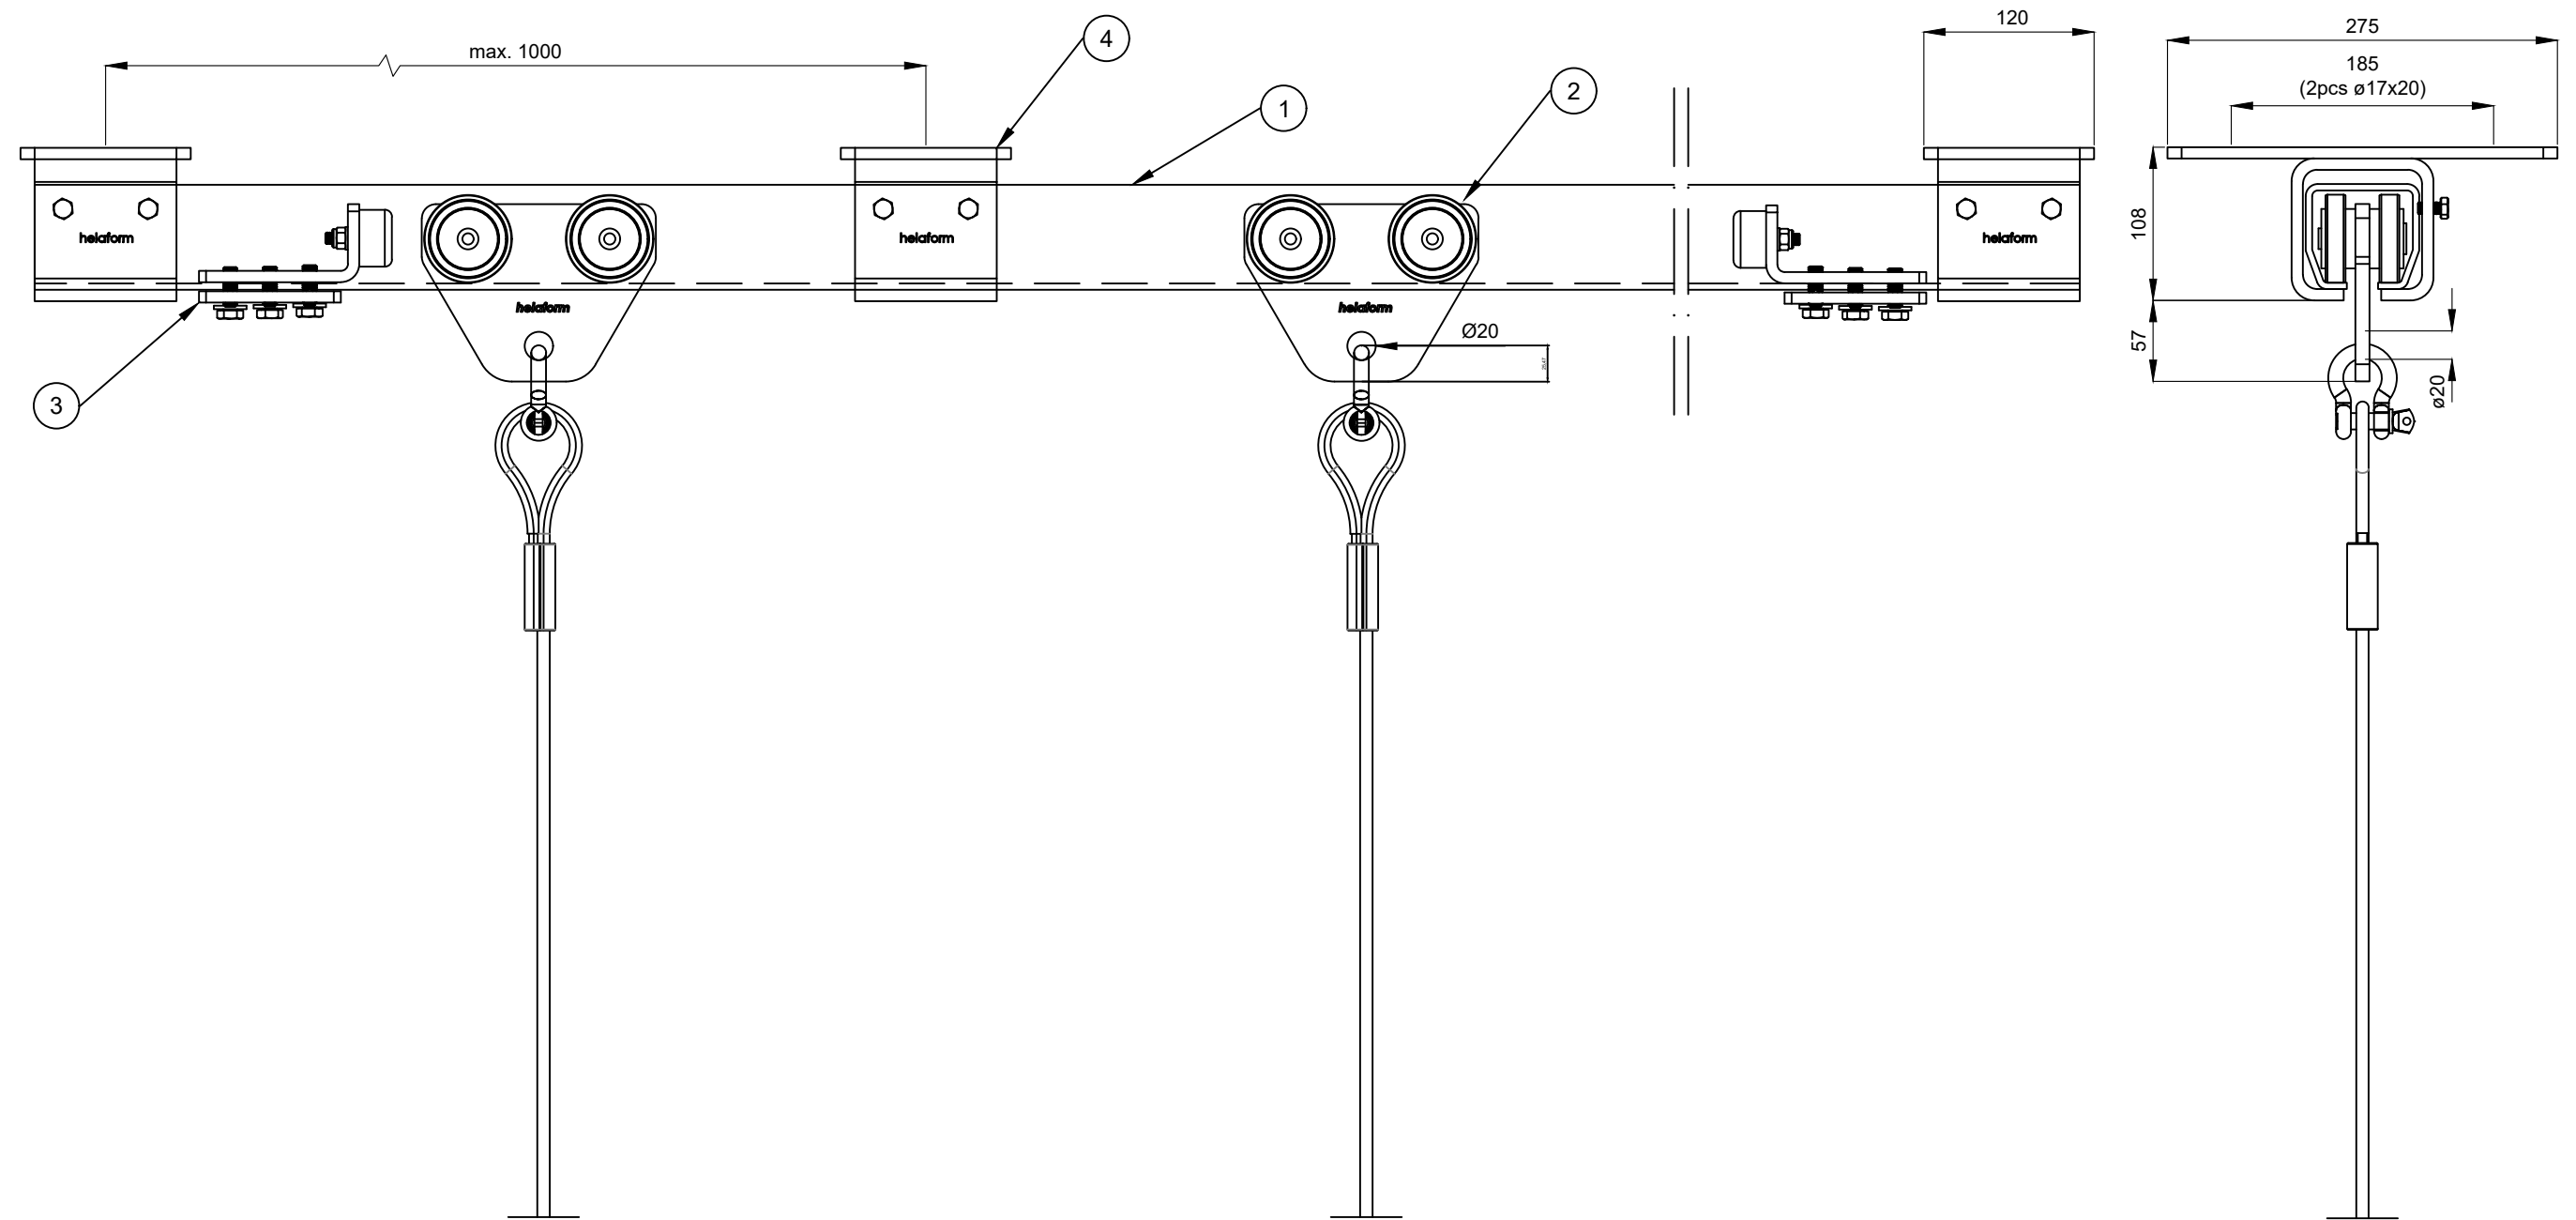

Nimike / Description
Series 2000 (katto/soffit): KV

Tuotenumero / Product Nr.
(assembly K155-0)

Tuotesarja / Product Series
Series 2000

Piirtäjä / By
AM

Mittakaava / Scale
1:5

A3

Rev
02

1. Track K-2000	5.	9.
2. Hanger KV-2000	6.	10.
3. Track stop KP-2000	7.	11.
4. Bracket KKKL-2000	8.	12.

13.	14.
15.	16.

Huomiot / Notes
1. Drawing is for reference only and subject to change without notice.
2. All product dimensions are in millimeter.
3. Door panels (/movable objects) are not in scale.

helaform