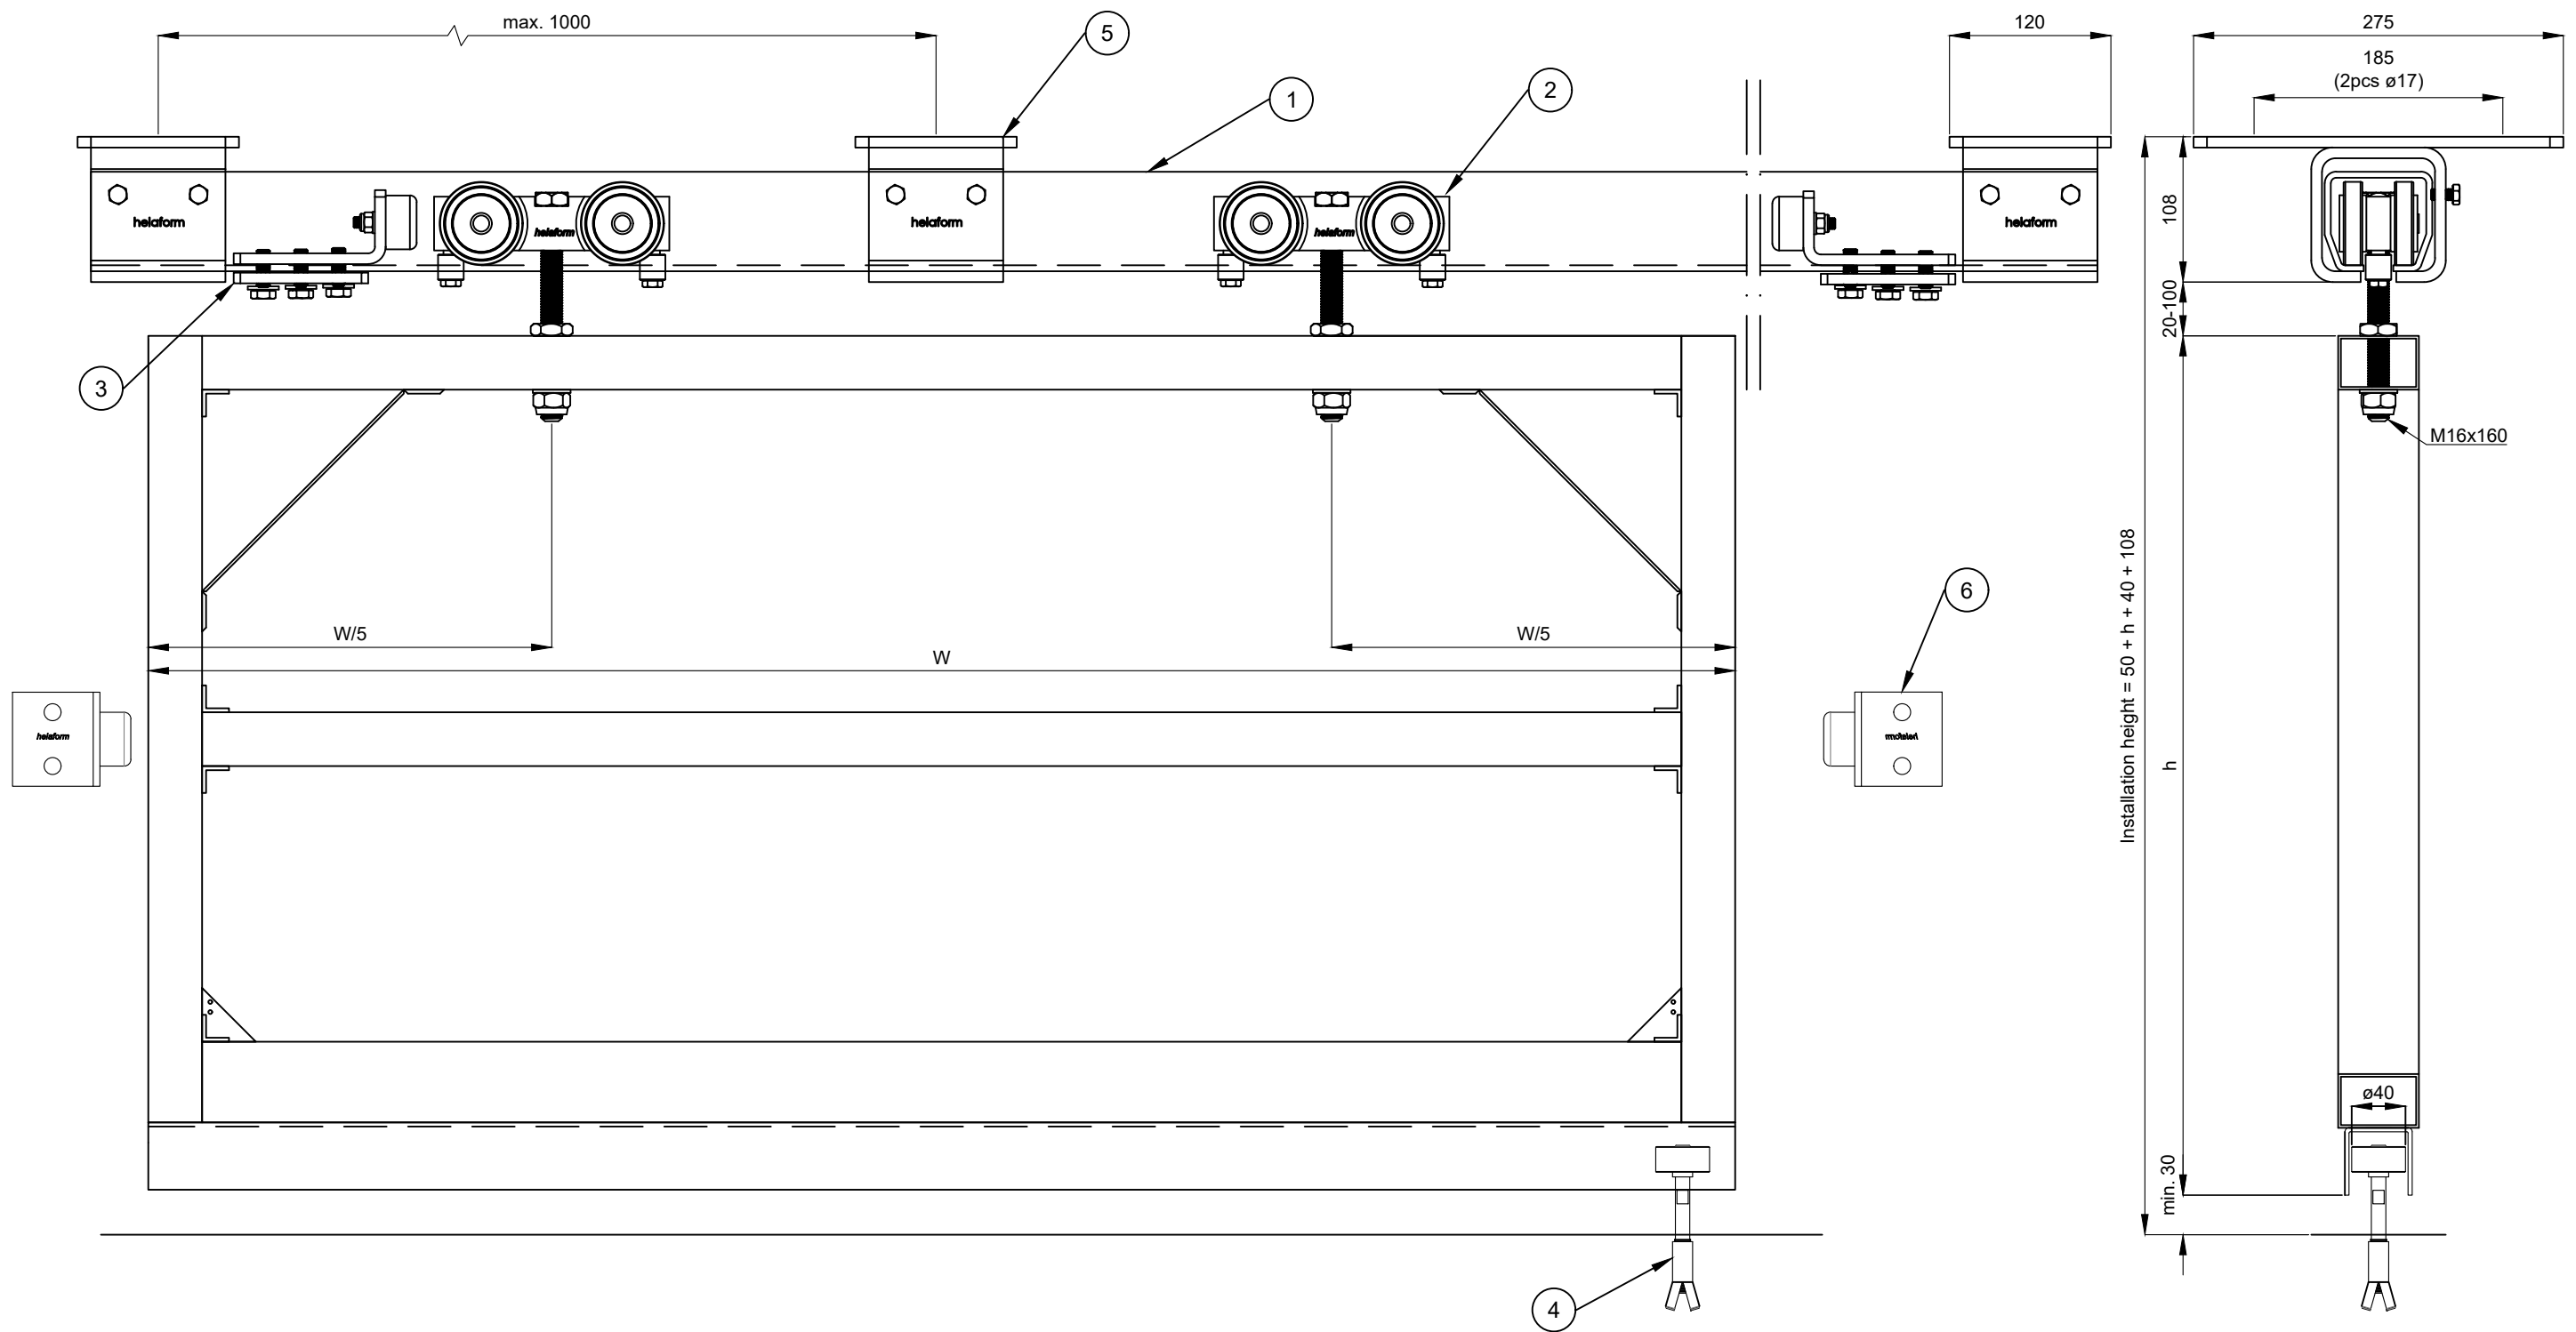

| Nimike / Description Series 900 (seinä/wall) | | | Tuotenumero / Product Nr. (assembly S101-0) | | Tuotesarja / Product Series Series 2000 | | Piirtäjä / By AM | | Mittakaava / Scale 1:5 | | Rev 01 | |
|---|--------------------------|-----|--|--|---|--|---------------------|--|---------------------------|--|-----------|--|
| 1. | Track K-2000 | | 13. | | Huomiot / Notes 1. Drawing is for reference only and subject to change without notice. 2. All product dimensions are in millimeter. 3. Door panels (/movable objects) are not in scale. | | | | | | | |
| 2. | Hanger MP-2000 | | 14. | | | | | | | | | |
| 3. | Track stop KP-2000 | | 15. | | | | | | | | | |
| 4. | Bottom guide UA-14 | | 16. | | | | | | | | | |
| 5. | Bracket KKL-2000 M16x160 | 9. | | | | | | | | | | |
| 6. | Bracket SKK-2000 | 10. | | | | | | | | | | |
| 7. | Wall stop P | 11. | | | | | | | | | | |
| 8. | | 12. | | | | | | | | | | |

| Nimike / Description Series 2000 (katto/soffit) | | | Tuotenumero / Product Nr. (assembly K101-0) | | | Tuotesarja / Product Series Series 2000 | | | Piirtäjä / By AM | | Mittakaava / Scale 1:5 A3 | | Rev 02 |
|--|----------------------|-----|--|--|--|--|-----------------|--|---------------------|--|------------------------------|--|-----------|
| 1. Track K-2000 | 5. Bracket KKKL-2000 | 9. | 13. | Huomiot / Notes 1. Drawing is for reference only and subject to change without notice. 2. All product dimensions are in millimeter. 3. Door panels (/movable objects) are not in scale. | | | helaform | | | | | | |
| 2. Hanger MP-2000 | 6. Wall stop P | 10. | 14. | | | | | | | | | | |
| 3. Track stop KP-2000 | 7. | 11. | 15. | | | | | | | | | | |
| 4. Bottom guide UA-14 | 8. | 12. | 16. | | | | | | | | | | |