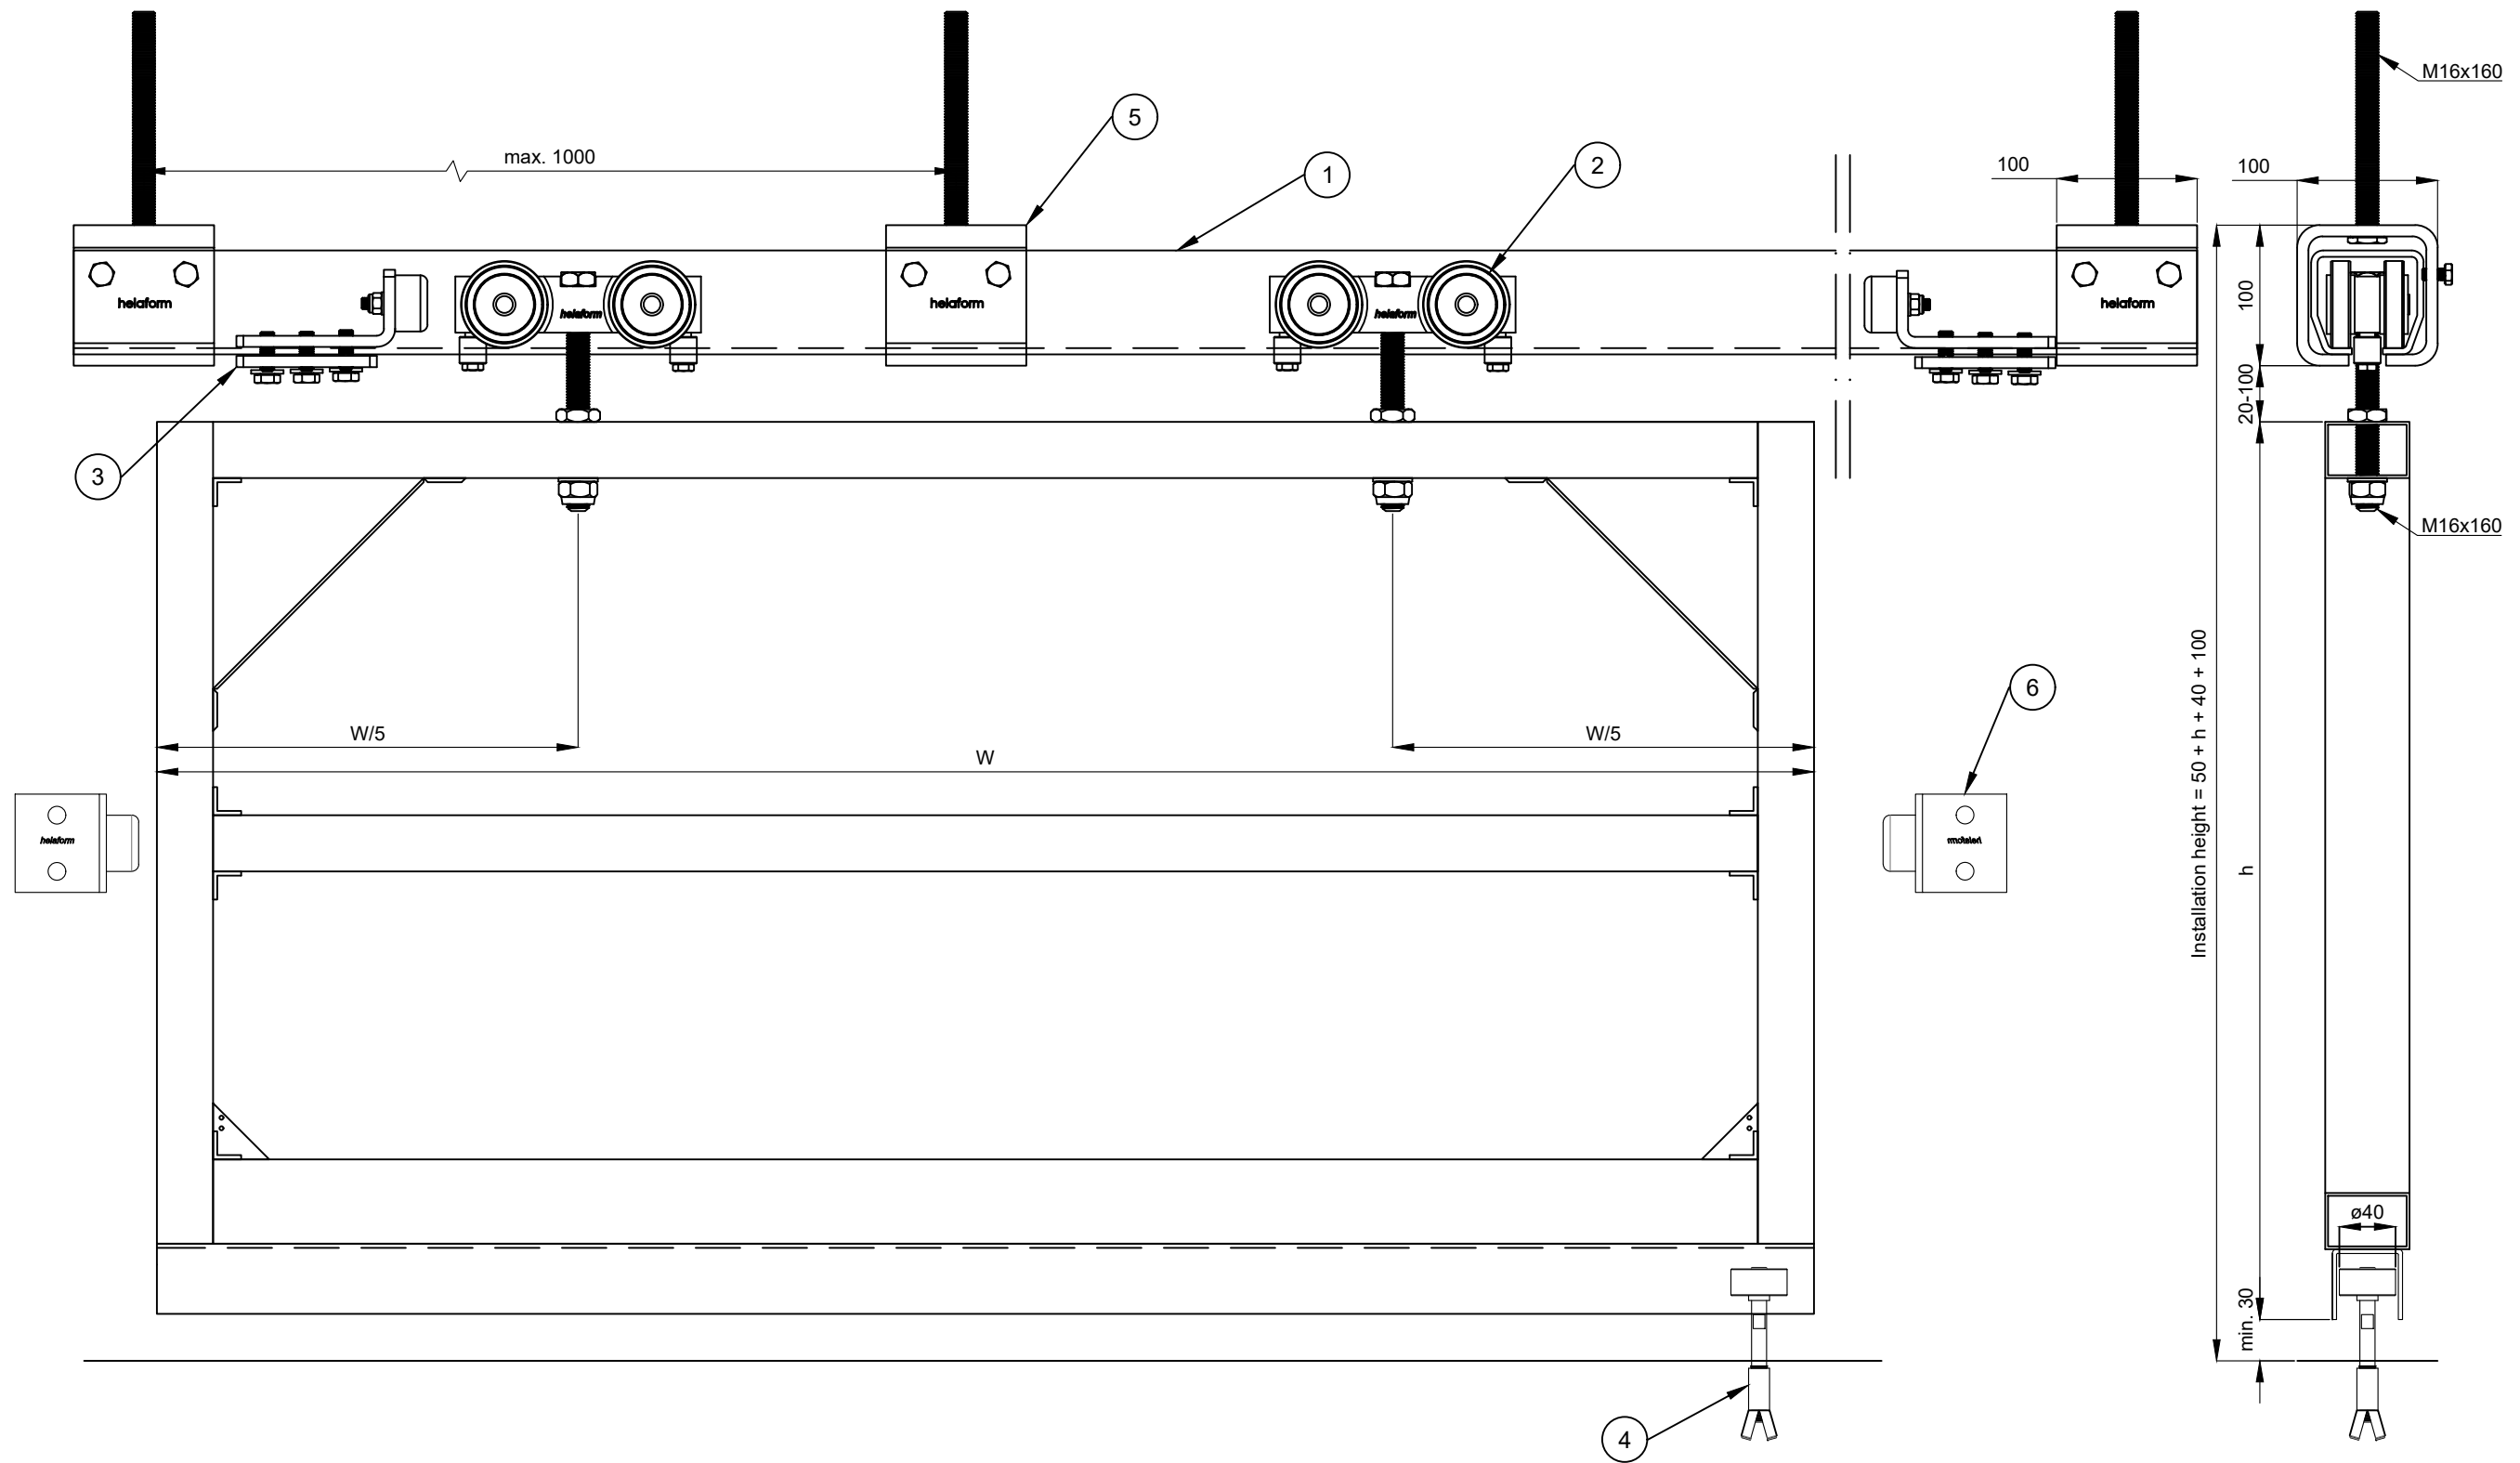

| Nimike / Description Series 900 (seinä/wall) | | | Tuotenumero / Product Nr. (assembly S101-0) | | Tuotesarja / Product Series Series 2000 | | Piirtäjä / By AM | | Mittakaava / Scale 1:5 | | Rev 01 | |
|---|--------------------------|-----|--|--|---|--|---------------------|--|---------------------------|--|-----------|--|
| 1. | Track K-2000 | | 13. | | Huomiot / Notes 1. Drawing is for reference only and subject to change without notice. 2. All product dimensions are in millimeter. 3. Door panels (/movable objects) are not in scale. | | | | | | | |
| 2. | Hanger MP-2000 | | 14. | | | | | | | | | |
| 3. | Track stop KP-2000 | | 15. | | | | | | | | | |
| 4. | Bottom guide UA-14 | | 16. | | | | | | | | | |
| 5. | Bracket KKL-2000 M16x160 | 9. | | | | | | | | | | |
| 6. | Bracket SKK-2000 | 10. | | | | | | | | | | |
| 7. | Wall stop P | 11. | | | | | | | | | | |
| 8. | | 12. | | | | | | | | | | |

| Nimike / Description Series 2000 (katto/soffit) | | | Tuotenumero / Product Nr. (assembly K101-0) | | | Tuotesarja / Product Series Series 2000 | | | Piirtäjä / By AM | | Mittakaava / Scale 1:5 A3 | | Rev 02 |
|--|----------------------|-----|--|--|--|--|-----------------|--|---------------------|--|------------------------------|--|-----------|
| 1. Track K-2000 | 5. Bracket KKKL-2000 | 9. | 13. | Huomiot / Notes 1. Drawing is for reference only and subject to change without notice. 2. All product dimensions are in millimeter. 3. Door panels (/movable objects) are not in scale. | | | helaform | | | | | | |
| 2. Hanger MP-2000 | 6. Wall stop P | 10. | 14. | | | | | | | | | | |
| 3. Track stop KP-2000 | 7. | 11. | 15. | | | | | | | | | | |
| 4. Bottom guide UA-14 | 8. | 12. | 16. | | | | | | | | | | |